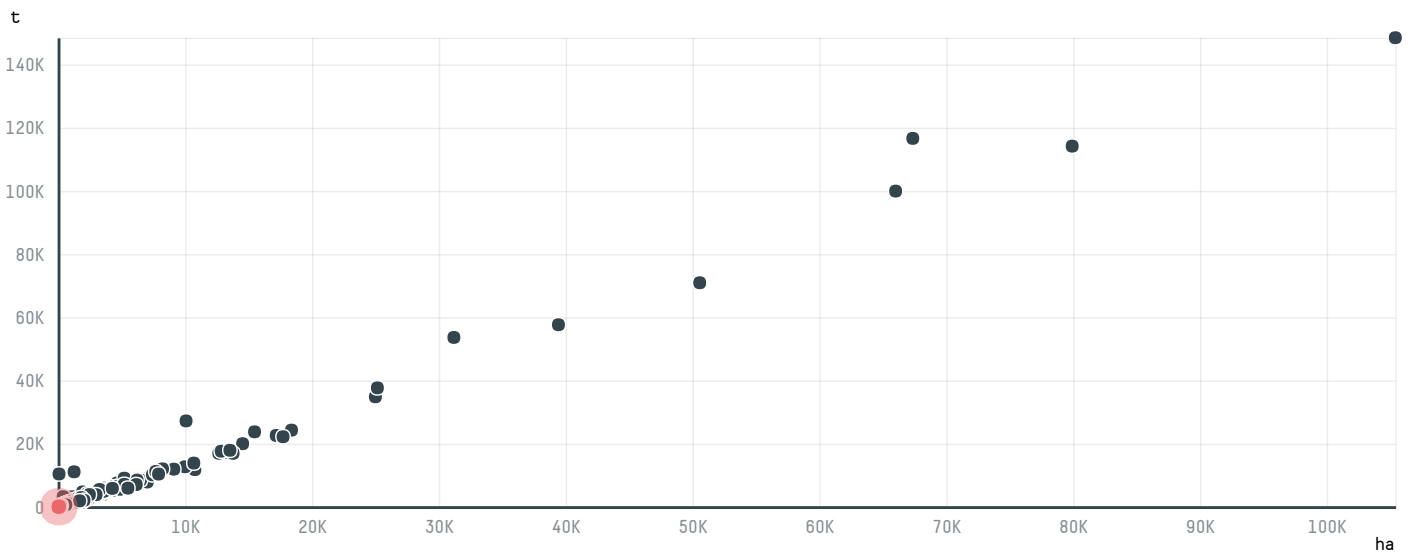

trase

AZIENDE RIUNITE CAFFE SPA (OD- 016/15)

ACTIVITY	COMMODITY	COUNTRY	YEAR
Importer	Coffee	Brazil	2015

AZIENDE RIUNITE CAFFE SPA (OD-016/15) was the 1021st largest importer of coffee from BRAZIL in 2015, accounting for 61 tons. As an importer, AZIENDE RIUNITE CAFFE SPA (OD-016/15) sources from 6 municipalities, or 1% of the coffee production municipalities. The main destination of the coffee imported by AZIENDE RIUNITE CAFFE SPA (OD-016/15) is ITALY, accounting for 100% of the total.

TOP DESTINATION COUNTRIES OF COFFEE IMPORTED BY AZIENDE RIUNITE CAFFE SPA (OD-016/15):

□ N/A <5K >5K >100K >300K >1M

COMPARING COMPANIES IMPORTING COFFEE FROM BRAZIL IN 2015

Trase is a partnership between