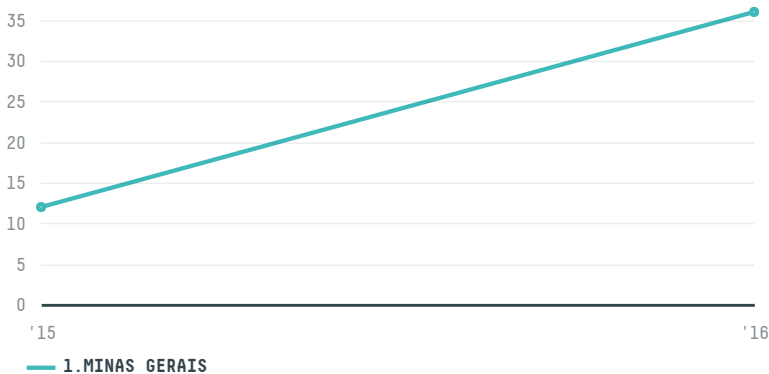

TOP DESTINATION COUNTRIES OF COFFEE IMPORTED BY HELLAFRIC S/A: