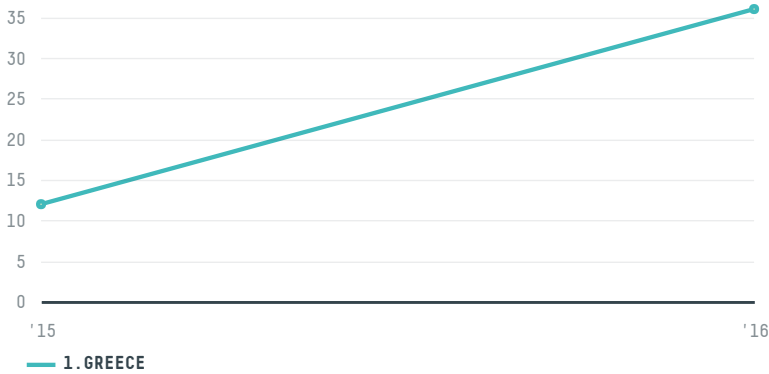

TOP DESTINATION COUNTRIES OF COFFEE IMPORTED BY HELLAFRIC S/A: