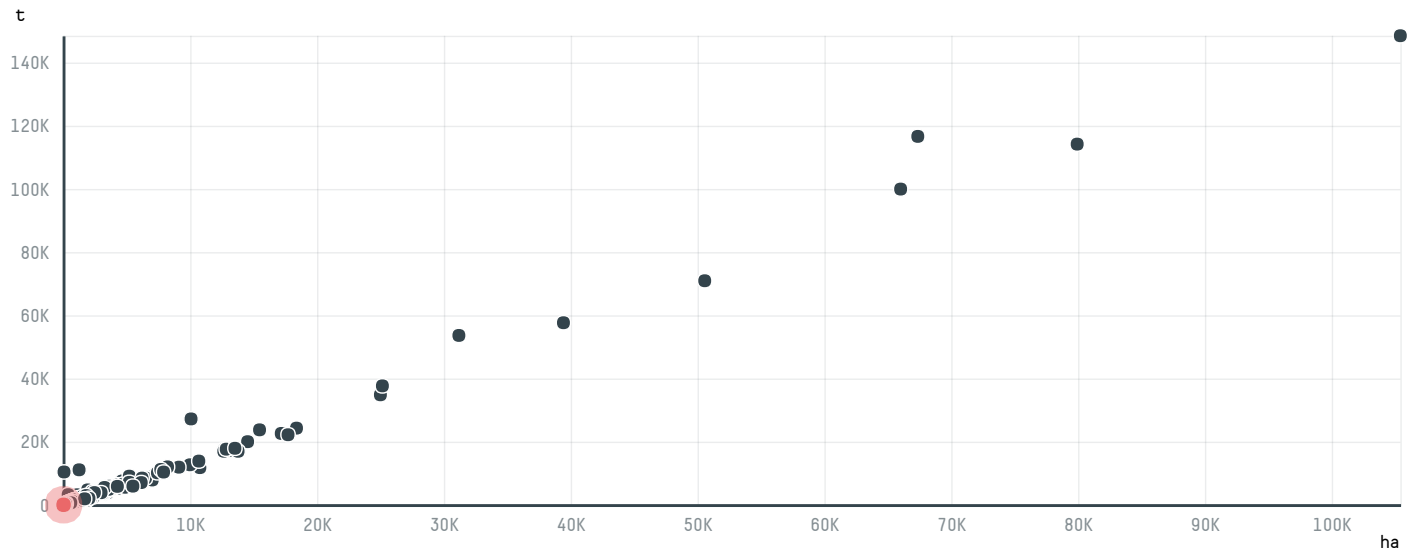

trase

CAFI SAFRA IMPORT & EXPORT

ACTIVITY: **Importer**
COMMODITY: **Coffee**
COUNTRY: **Brazil**
YEAR: **2015**

CAFI SAFRA IMPORT & EXPORT was the 1438th largest importer of coffee from BRAZIL in 2015, accounting for 19 tons. As an importer, CAFI SAFRA IMPORT & EXPORT sources from 1 municipalities, or 0% of the coffee production municipalities. The main destination of the coffee imported by CAFI SAFRA IMPORT & EXPORT is SOUTH KOREA, accounting for 100% of the total.

TOP DESTINATION COUNTRIES OF COFFEE IMPORTED BY CAFI SAFRA IMPORT & EXPORT:

COMPARING COMPANIES IMPORTING COFFEE FROM BRAZIL IN 2015

Trase is a partnership between

In collaboration with

and many other organizations and individuals.