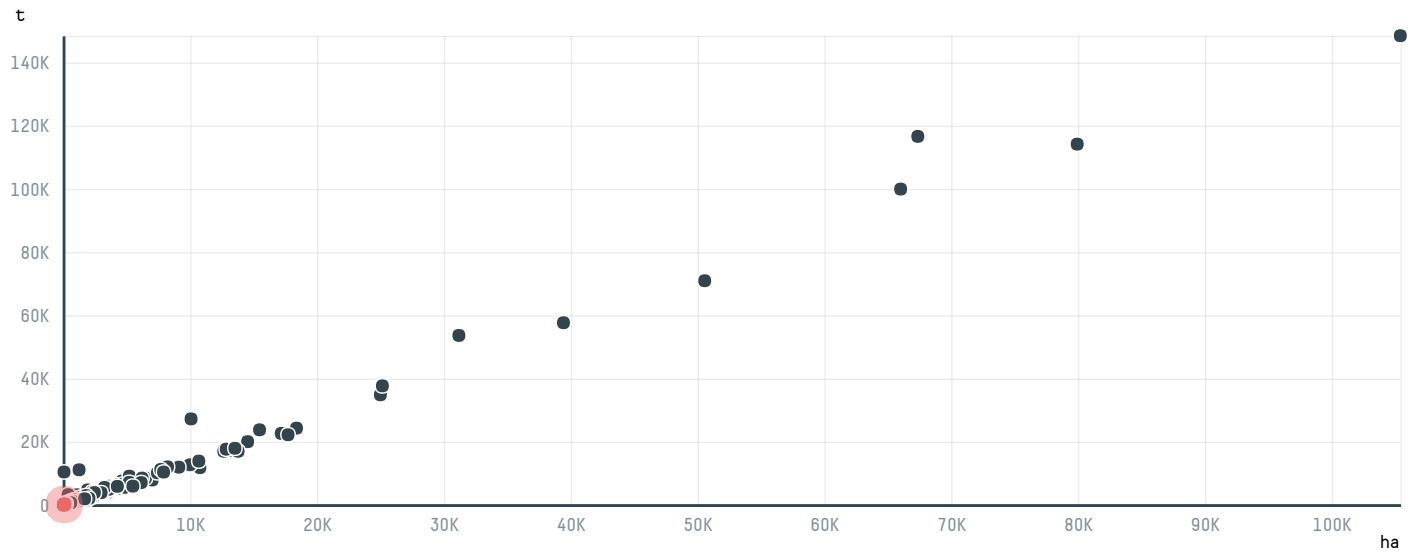

COMPARING COMPANIES IMPORTING COFFEE FROM BRAZIL IN 2015

Trase is a partnership between

In collaboration with

and many other organizations and individuals.

Donors

[Terms of Use](#) · [Privacy policy](#) · [Cookie policy](#) · [Contact us](#)