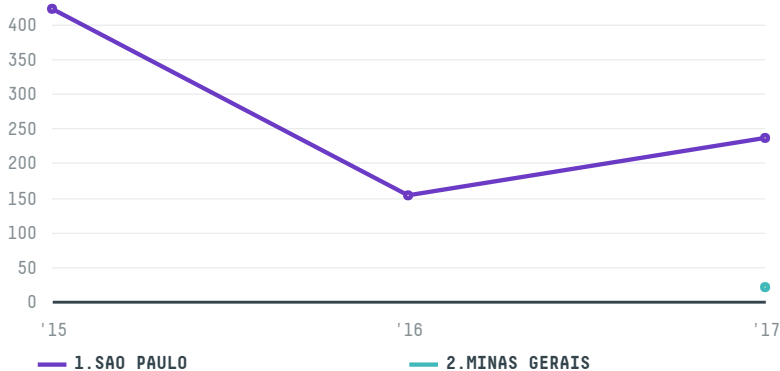

TOP DESTINATION COUNTRIES OF COFFEE IMPORTED BY NGK BERO ITALIA SPA: