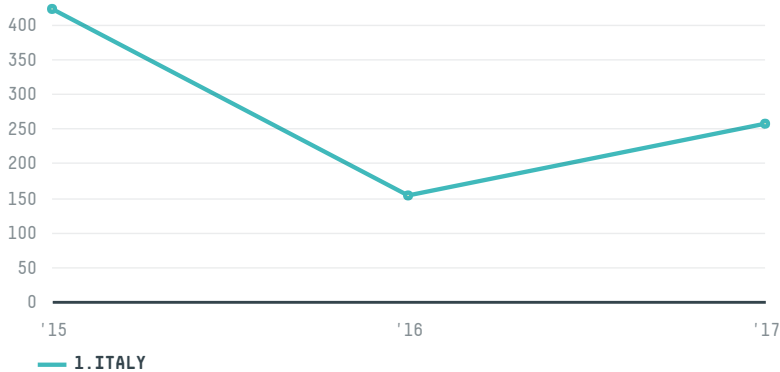

TOP DESTINATION COUNTRIES OF COFFEE IMPORTED BY NGK BERO ITALIA SPA: