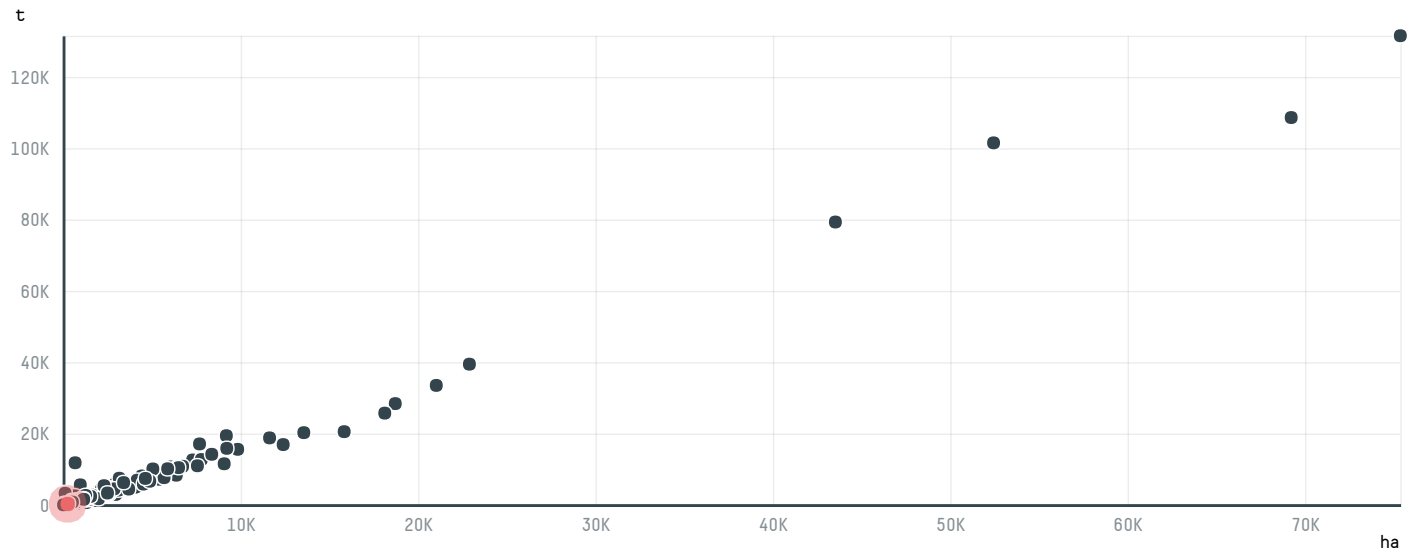

trase

NGK BERO ITALIA SPA

ACTIVITY: **Importer**
COMMODITY: **Coffee**
COUNTRY: **Brazil**
YEAR: **2017**

NGK BERO ITALIA SPA was the 415th largest importer of coffee from BRAZIL in 2017, accounting for 257 tons. This is a 67% increase vs the previous year. As an importer, NGK BERO ITALIA SPA sources from 2 municipalities, or 0% of the coffee production municipalities. The main destination of the coffee imported by NGK BERO ITALIA SPA is ITALY, accounting for 100% of the total.

TOP DESTINATION COUNTRIES OF COFFEE IMPORTED BY NGK BERO ITALIA SPA:

COMPARING COMPANIES IMPORTING COFFEE FROM BRAZIL IN 2017

Trase is a partnership between

In collaboration with

and many other organizations and individuals.