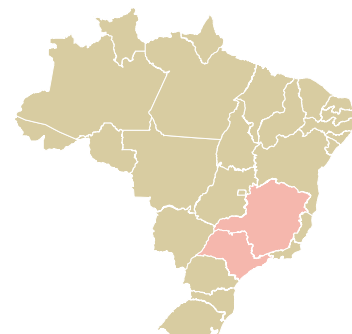

trase

NGK BERO ITALIA SPA

ACTIVITY: **Importer**
COMMODITY: **Coffee**
COUNTRY: **Brazil**
YEAR: **2017**

NGK BERO ITALIA SPA was the 415th largest importer of coffee from BRAZIL in 2017, accounting for 257 tons. This is a 67% increase vs the previous year. As an importer, NGK BERO ITALIA SPA sources from 2 municipalities, or 0% of the coffee production municipalities. The main destination of the coffee imported by NGK BERO ITALIA SPA is ITALY, accounting for 100% of the total.

TOP DESTINATION COUNTRIES OF COFFEE IMPORTED BY NGK BERO ITALIA SPA:

COMPARING COMPANIES IMPORTING COFFEE FROM BRAZIL IN 2017

Trase is a partnership between

In collaboration with

and many other organizations and individuals.