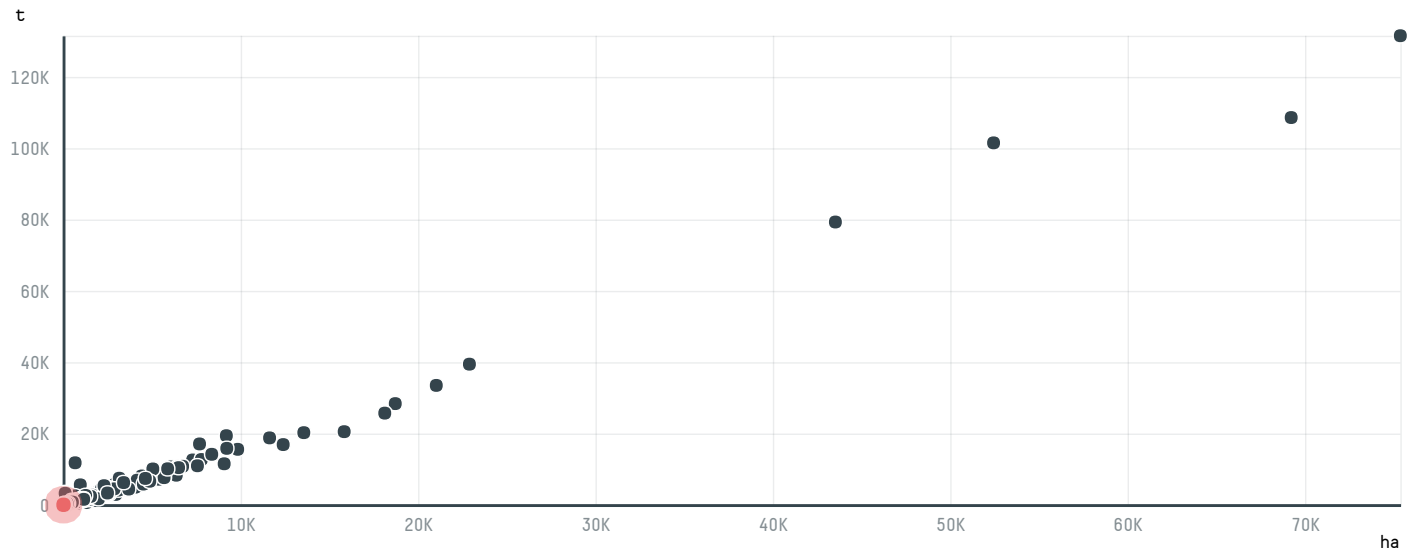

trase

COMERCIAL DACH LTDA.

ACTIVITY COMMODITY COUNTRY YEAR
Importer **Coffee** **Brazil** **2017**

COMERCIAL DACH LTDA. was the 1145th largest importer of coffee from BRAZIL in 2017, accounting for 20 tons. This is a 134% increase vs the previous year. As an importer, COMERCIAL DACH LTDA. sources from 1 municipalities, or 0% of the coffee production municipalities. The main destination of the coffee imported by COMERCIAL DACH LTDA. is CHILE, accounting for 100% of the total.

TOP DESTINATION COUNTRIES OF COFFEE IMPORTED BY COMERCIAL DACH LTDA.:

COMPARING COMPANIES IMPORTING COFFEE FROM BRAZIL IN 2017

Trase is a partnership between

In collaboration with

and many other organizations and individuals.