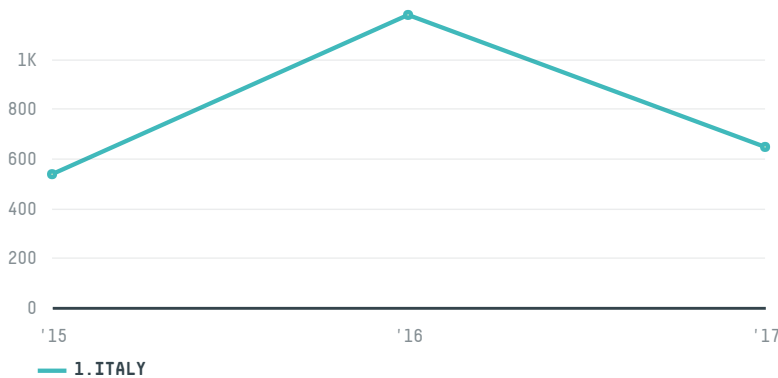

trase

GABESCO ITALIA SAS.,

ACTIVITY: **Importer**
COMMODITY: **Coffee**
COUNTRY: **Brazil**
YEAR: **2017**

GABESCO ITALIA SAS., was the 213th largest importer of coffee from BRAZIL in 2017, accounting for 648 tons. This is a 45% decrease vs the previous year. As an importer, GABESCO ITALIA SAS., sources from 2 municipalities, or 0% of the coffee production municipalities. The main destination of the coffee imported by GABESCO ITALIA SAS., is ITALY, accounting for 100% of the total.

TOP DESTINATION COUNTRIES OF COFFEE IMPORTED BY GABESCO ITALIA SAS., :

COMPARING COMPANIES IMPORTING COFFEE FROM BRAZIL IN 2017

Trase is a partnership between

In collaboration with

and many other organizations and individuals.