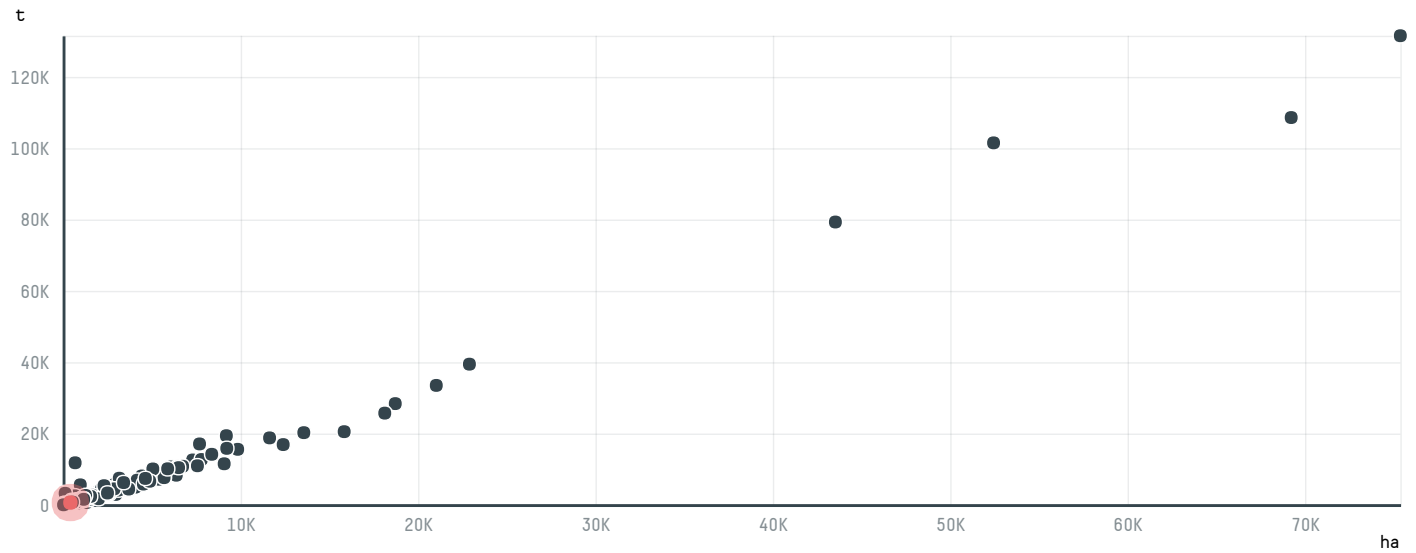

trase

GABESCO ITALIA SAS.,

ACTIVITY: **Importer**
COMMODITY: **Coffee**
COUNTRY: **Brazil**
YEAR: **2017**

GABESCO ITALIA SAS., was the 213th largest importer of coffee from BRAZIL in 2017, accounting for 648 tons. This is a 45% decrease vs the previous year. As an importer, GABESCO ITALIA SAS., sources from 2 municipalities, or 0% of the coffee production municipalities. The main destination of the coffee imported by GABESCO ITALIA SAS., is ITALY, accounting for 100% of the total.

TOP DESTINATION COUNTRIES OF COFFEE IMPORTED BY GABESCO ITALIA SAS., :

COMPARING COMPANIES IMPORTING COFFEE FROM BRAZIL IN 2017

Trase is a partnership between

In collaboration with

and many other organizations and individuals.