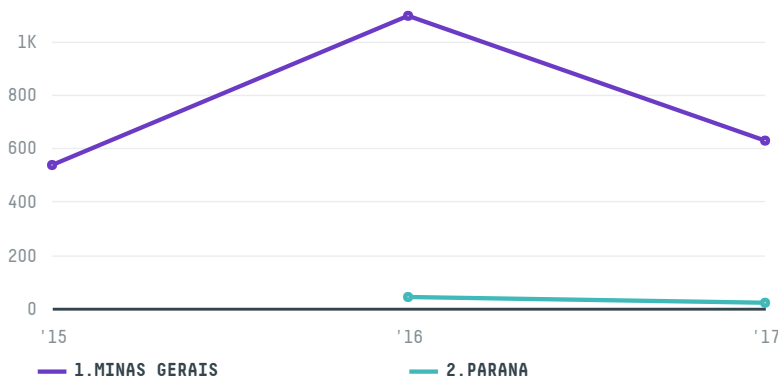

TOP DESTINATION COUNTRIES OF COFFEE IMPORTED BY GABESCO ITALIA SAS., :