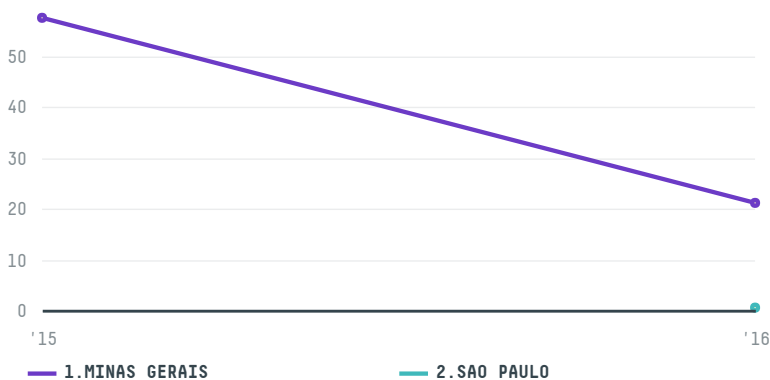

TOP DESTINATION COUNTRIES OF COFFEE IMPORTED BY NV COFFEETEAM S.A. :