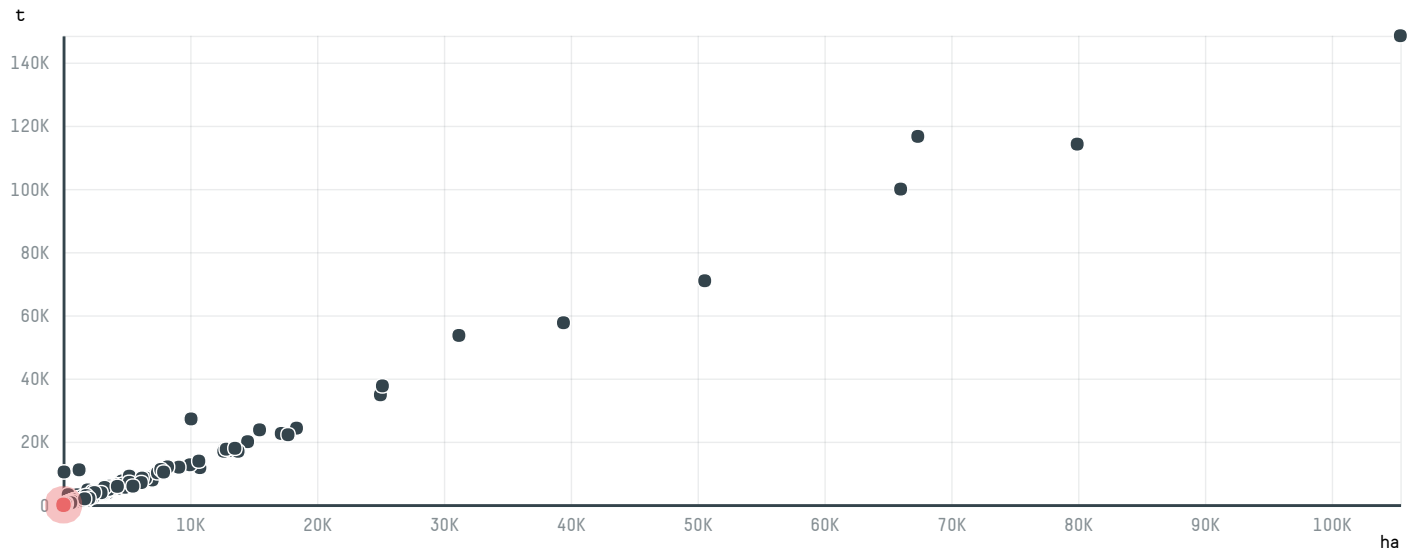

trase

INTERAMERICAN COFFEE, INC

ACTIVITY: **Importer**
COMMODITY: **Coffee**
COUNTRY: **Brazil**
YEAR: **2015**

INTERAMERICAN COFFEE, INC was the 1422nd largest importer of coffee from BRAZIL in 2015, accounting for 19 tons. As an importer, INTERAMERICAN COFFEE, INC sources from 1 municipalities, or 0% of the coffee production municipalities. The main destination of the coffee imported by INTERAMERICAN COFFEE, INC is UNITED STATES, accounting for 100% of the total.

TOP DESTINATION COUNTRIES OF COFFEE IMPORTED BY INTERAMERICAN COFFEE, INC:

COMPARING COMPANIES IMPORTING COFFEE FROM BRAZIL IN 2015

Trase is a partnership between

In collaboration with

and many other organizations and individuals.