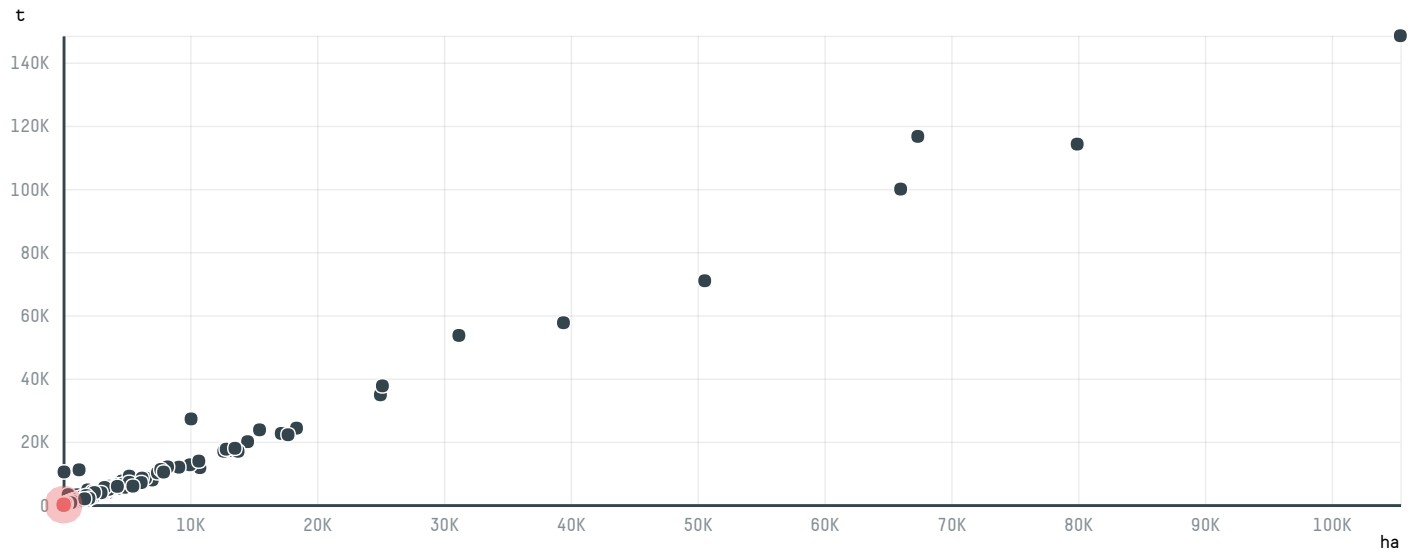

trase

BAHADI GENERAL TRADING

ACTIVITY: **Importer**
COMMODITY: **Coffee**
COUNTRY: **Brazil**
YEAR: **2015**

BAHADI GENERAL TRADING was the 1081st largest importer of coffee from BRAZIL in 2015, accounting for 53 tons. As an importer, BAHADI GENERAL TRADING sources from 1 municipalities, or 0% of the coffee production municipalities. The main destination of the coffee imported by BAHADI GENERAL TRADING is UNITED ARAB EMIRATES, accounting for 100% of the total.

TOP DESTINATION COUNTRIES OF COFFEE IMPORTED BY BAHADI GENERAL TRADING:

COMPARING COMPANIES IMPORTING COFFEE FROM BRAZIL IN 2015

Trase is a partnership between

In collaboration with

and many other organizations and individuals.