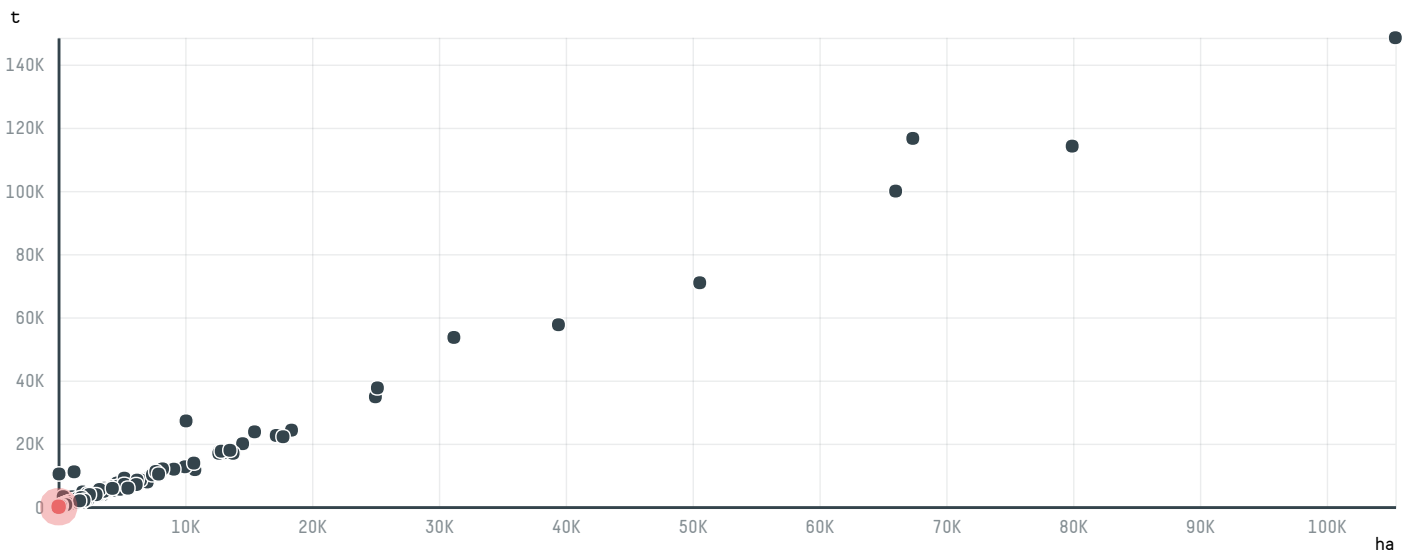

TOP DESTINATION COUNTRIES OF COFFEE IMPORTED BY BULUTLAR KURUYEMIS TARIM URN. GIDA INS NAK PAZ SAN. VE:

□ N/A <5K >5K >100K >300K >1M

COMPARING COMPANIES IMPORTING COFFEE FROM BRAZIL IN 2015

Trase is a partnership between