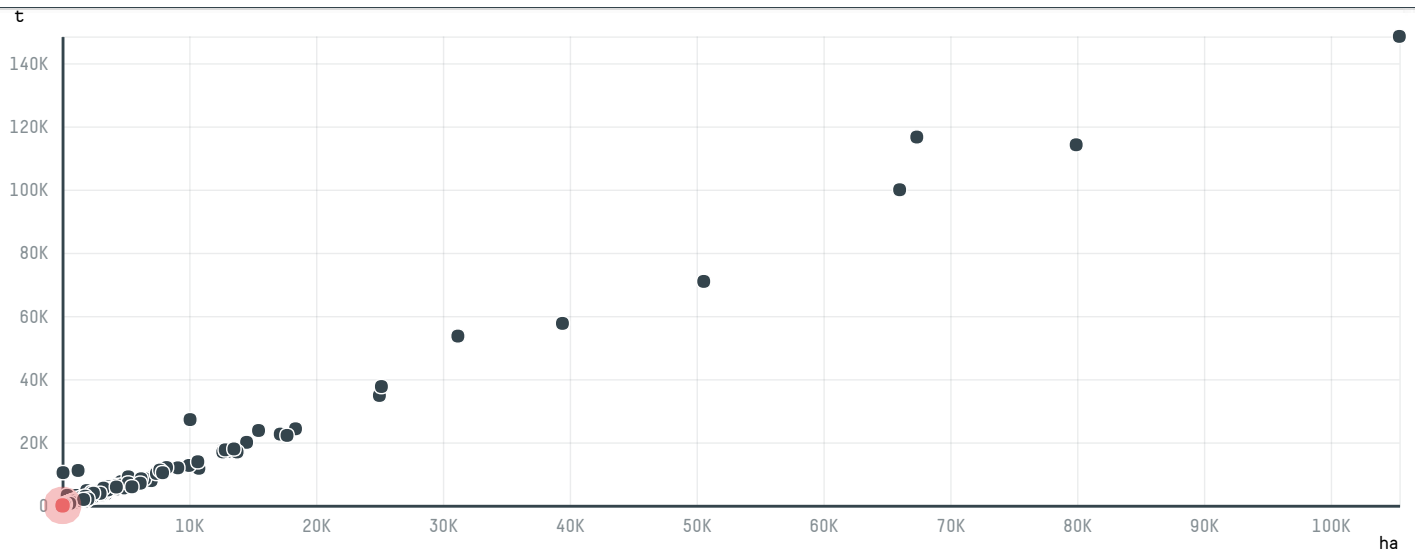

trase

BICAPE PORTUGAL

ACTIVITY: **Importer**
COMMODITY: **Coffee**
COUNTRY: **Brazil**
YEAR: **2015**

BICAPE PORTUGAL was the 1168th largest importer of coffee from BRAZIL in 2015, accounting for 38 tons. As an importer, BICAPE PORTUGAL sources from 1 municipalities, or 0% of the coffee production municipalities. The main destination of the coffee imported by BICAPE PORTUGAL is PORTUGAL, accounting for 100% of the total.

TOP DESTINATION COUNTRIES OF COFFEE IMPORTED BY BICAPE PORTUGAL:

Trase is a partnership between

In collaboration with

and many other organizations and individuals.

Donors

[Terms of Use](#) · [Privacy policy](#) · [Cookie policy](#) · [Contact us](#)