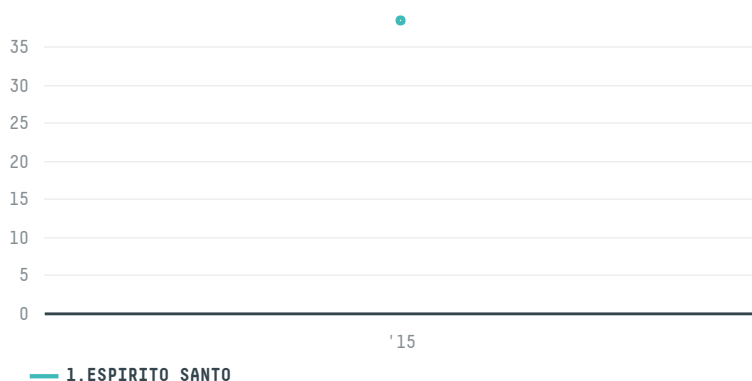

trase

BICAPE PORTUGAL

ACTIVITY: **Importer**
COMMODITY: **Coffee**
COUNTRY: **Brazil**
YEAR: **2015**

BICAPE PORTUGAL was the 1168th largest importer of coffee from BRAZIL in 2015, accounting for 38 tons. As an importer, BICAPE PORTUGAL sources from 1 municipalities, or 0% of the coffee production municipalities. The main destination of the coffee imported by BICAPE PORTUGAL is PORTUGAL, accounting for 100% of the total.

TOP DESTINATION COUNTRIES OF COFFEE IMPORTED BY BICAPE PORTUGAL:

Trase is a partnership between

In collaboration with

and many other organizations and individuals.

Donors

[Terms of Use](#) · [Privacy policy](#) · [Cookie policy](#) · [Contact us](#)