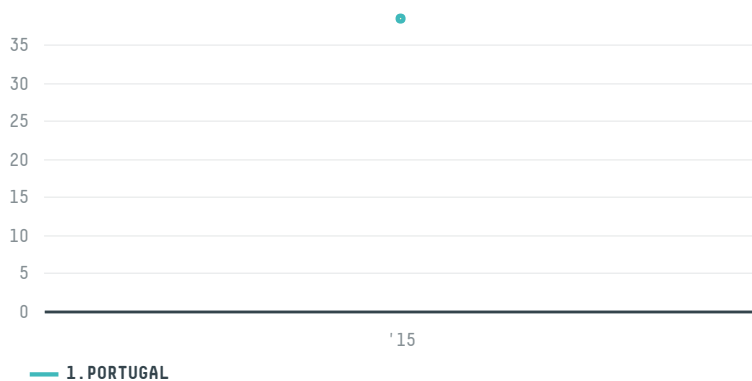

trase

BICAPE PORTUGAL

ACTIVITY: **Importer**
COMMODITY: **Coffee**
COUNTRY: **Brazil**
YEAR: **2015**

BICAPE PORTUGAL was the 1168th largest importer of coffee from BRAZIL in 2015, accounting for 38 tons. As an importer, BICAPE PORTUGAL sources from 1 municipalities, or 0% of the coffee production municipalities. The main destination of the coffee imported by BICAPE PORTUGAL is PORTUGAL, accounting for 100% of the total.

TOP DESTINATION COUNTRIES OF COFFEE IMPORTED BY BICAPE PORTUGAL:

Trase is a partnership between

In collaboration with

and many other organizations and individuals.

Donors

[Terms of Use](#) · [Privacy policy](#) · [Cookie policy](#) · [Contact us](#)