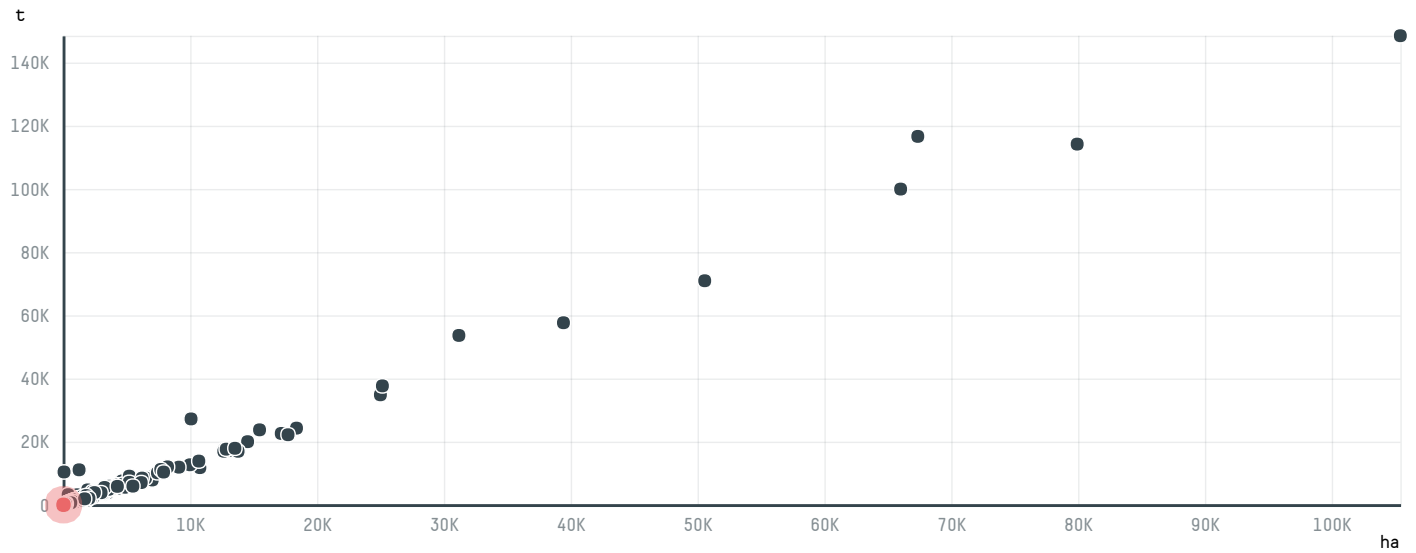

trase

ZEYDOGLU GIDA DIS TIC.LTD.STI

ACTIVITY COMMODITY COUNTRY YEAR
Importer **Coffee** **Brazil** **2015**

ZEYDOGLU GIDA DIS TIC.LTD.STI was the 1289th largest importer of coffee from BRAZIL in 2015, accounting for 26 tons. As an importer, ZEYDOGLU GIDA DIS TIC.LTD.STI sources from 1 municipalities, or 0% of the coffee production municipalities. The main destination of the coffee imported by ZEYDOGLU GIDA DIS TIC.LTD.STI is TURKEY, accounting for 100% of the total.

TOP DESTINATION COUNTRIES OF COFFEE IMPORTED BY ZEYDOGLU GIDA DIS TIC.LTD.STI:

COMPARING COMPANIES IMPORTING COFFEE FROM BRAZIL IN 2015

Trase is a partnership between

In collaboration with

and many other organizations and individuals.