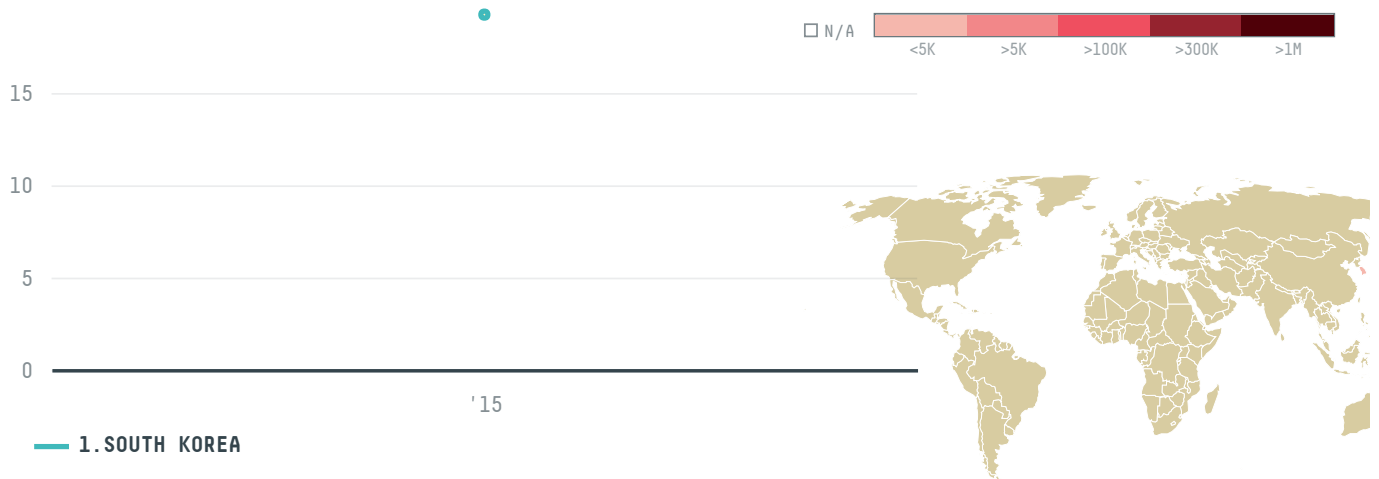

TOP DESTINATION COUNTRIES OF COFFEE IMPORTED BY DAESANG CORPORATION:

This website uses cookies to provide you with an improved user experience. By continuing to browse this site, you consent to the use of cookies and similar technologies. Please visit our [privacy policy](#) for further details.

I AGREE