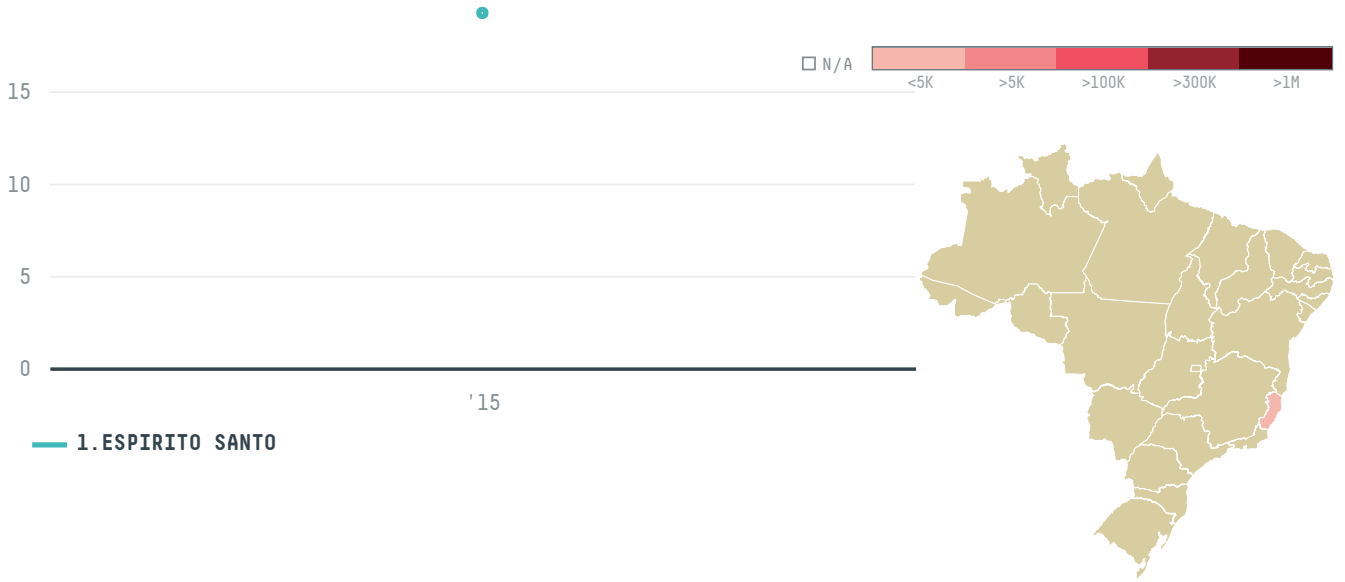

Trase is a partnership between

In collaboration with

and many other organizations

Donors

This website uses cookies to provide you with an improved user experience. By continuing to browse this site, you consent to the use of cookies and similar technologies. Please visit our [privacy policy](#) for further details.

I AGREE