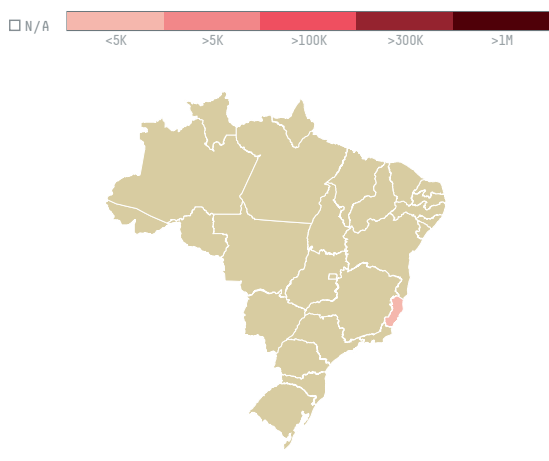

trase

MOHAMMAD WALEED SERAJ ALDEAN AL SARAJ & COMPANY CO.

ACTIVITY COMMODITY COUNTRY YEAR
Importer **Coffee** **Brazil** **2015**

MOHAMMAD WALEED SERAJ ALDEAN AL SARAJ & COMPANY CO. was the 921st largest importer of coffee from BRAZIL in 2015, accounting for 79 tons. As an importer, MOHAMMAD WALEED SERAJ ALDEAN AL SARAJ & COMPANY CO. sources from 1 municipalities, or 0% of the coffee production municipalities. The main destination of the coffee imported by MOHAMMAD WALEED SERAJ ALDEAN AL SARAJ & COMPANY CO. is SYRIA, accounting for 100% of the total.

TOP DESTINATION COUNTRIES OF COFFEE IMPORTED BY MOHAMMAD WALEED SERAJ ALDEAN AL SARAJ & COMPANY CO. :

□ N/A <5K >5K >100K >300K >1M

COMPARING COMPANIES IMPORTING COFFEE FROM BRAZIL IN 2015

Trase is a partnership between