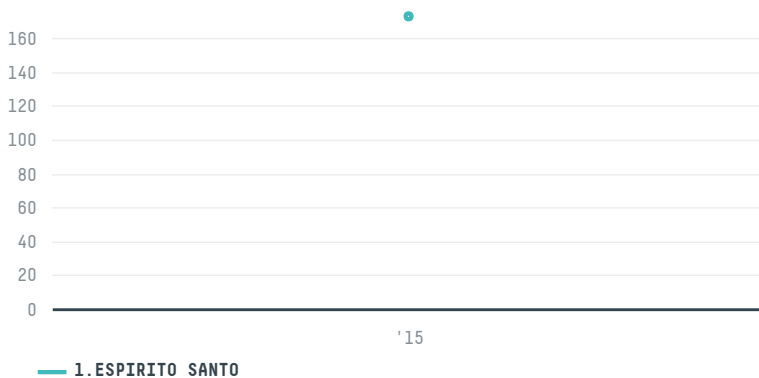

TOP DESTINATION COUNTRIES OF COFFEE IMPORTED BY EXCELCO TRADING L.P.-: