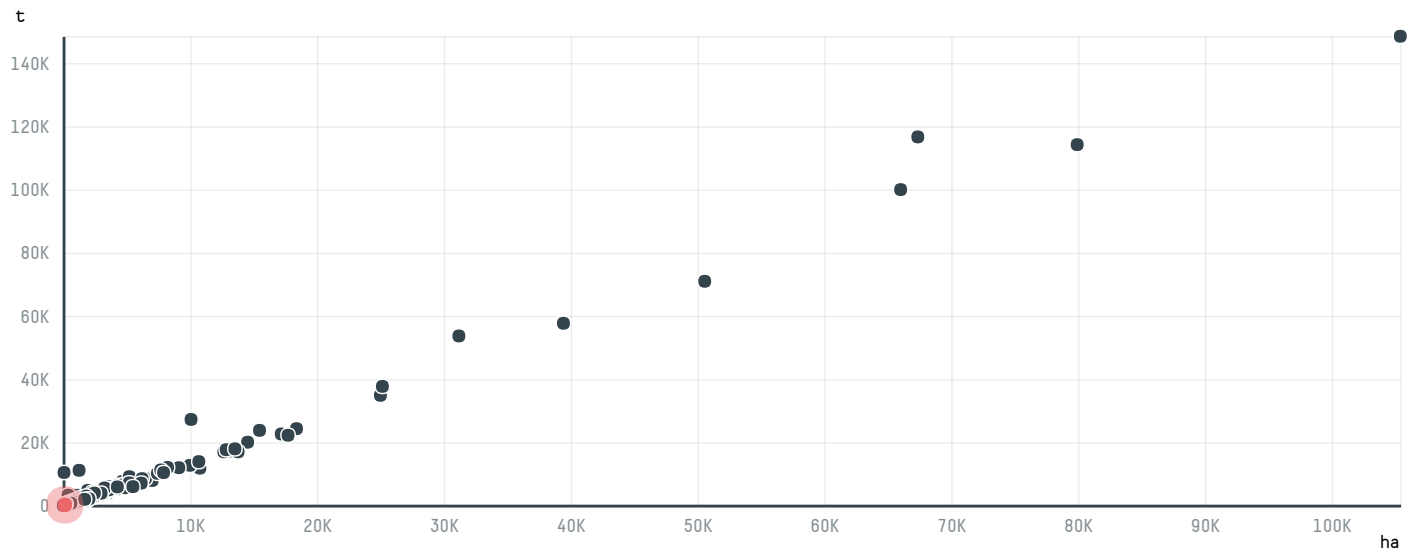

trase

EXCELCO TRADING L.P.-

ACTIVITY: **Importer**
COMMODITY: **Coffee**
COUNTRY: **Brazil**
YEAR: **2015**

EXCELCO TRADING L.P.- was the 618th largest importer of coffee from BRAZIL in 2015, accounting for 173 tons. As an importer, EXCELCO TRADING L.P.- sources from 1 municipalities, or 0% of the coffee production municipalities. The main destination of the coffee imported by EXCELCO TRADING L.P.- is UNITED STATES, accounting for 100% of the total.

TOP DESTINATION COUNTRIES OF COFFEE IMPORTED BY EXCELCO TRADING L.P.-:

COMPARING COMPANIES IMPORTING COFFEE FROM BRAZIL IN 2015

Trase is a partnership between

In collaboration with

and many other organizations and individuals.