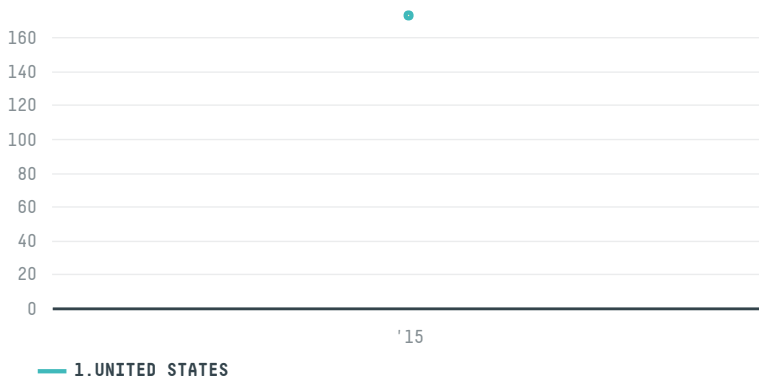

trase

EXCELCO TRADING L.P.-

ACTIVITY: **Importer**
COMMODITY: **Coffee**
COUNTRY: **Brazil**
YEAR: **2015**

EXCELCO TRADING L.P.- was the 618th largest importer of coffee from BRAZIL in 2015, accounting for 173 tons. As an importer, EXCELCO TRADING L.P.- sources from 1 municipalities, or 0% of the coffee production municipalities. The main destination of the coffee imported by EXCELCO TRADING L.P.- is UNITED STATES, accounting for 100% of the total.

TOP DESTINATION COUNTRIES OF COFFEE IMPORTED BY EXCELCO TRADING L.P.-:

COMPARING COMPANIES IMPORTING COFFEE FROM BRAZIL IN 2015

Trase is a partnership between

In collaboration with

and many other organizations and individuals.