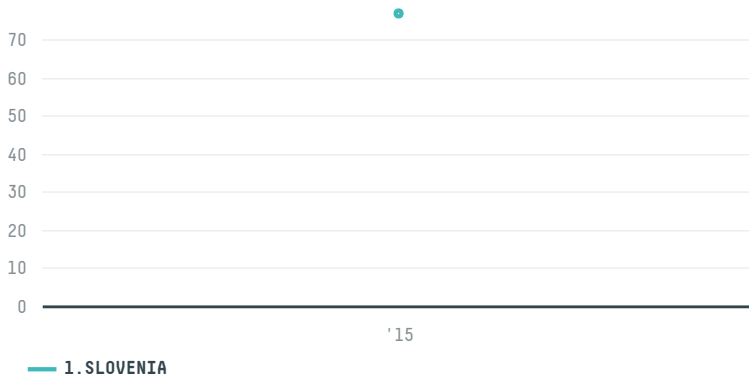

TOP DESTINATION COUNTRIES OF COFFEE IMPORTED BY COPROCAFE IBERICA SA.: