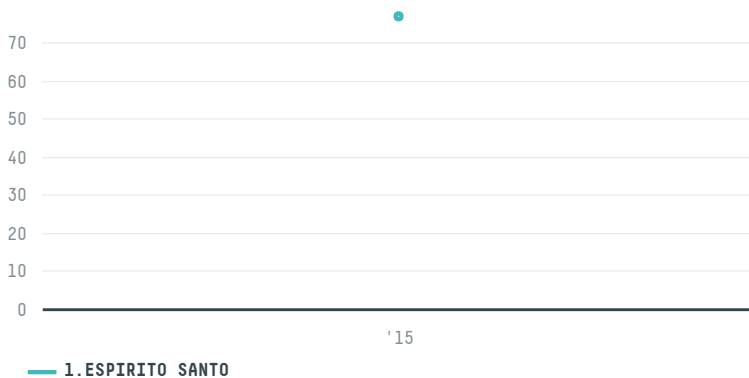

TOP DESTINATION COUNTRIES OF COFFEE IMPORTED BY COPROCAFE IBERICA SA.: