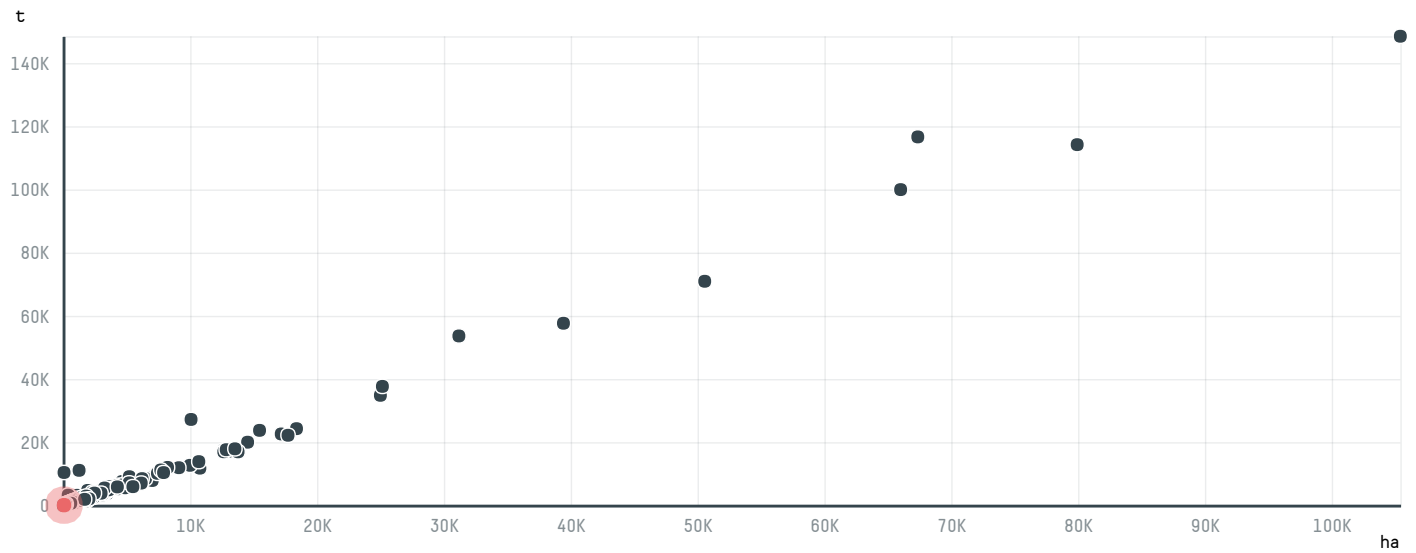

trase

COPROCAFE IBERICA SA.

ACTIVITY: **Importer**
COMMODITY: **Coffee**
COUNTRY: **Brazil**
YEAR: **2015**

COPROCAFE IBERICA SA. was the 910th largest importer of coffee from BRAZIL in 2015, accounting for 77 tons. As an importer, COPROCAFE IBERICA SA. sources from 2 municipalities, or 0% of the coffee production municipalities. The main destination of the coffee imported by COPROCAFE IBERICA SA. is SLOVENIA, accounting for 100% of the total.

TOP DESTINATION COUNTRIES OF COFFEE IMPORTED BY COPROCAFE IBERICA SA.:

COMPARING COMPANIES IMPORTING COFFEE FROM BRAZIL IN 2015

Trase is a partnership between

In collaboration with

and many other organizations and individuals.