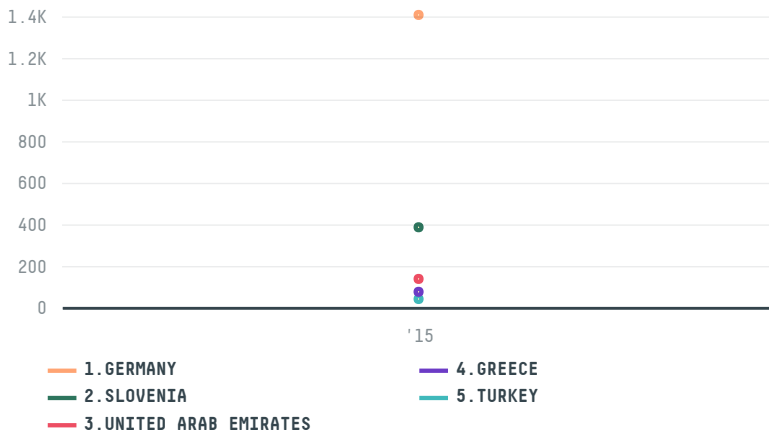

TOP DESTINATION COUNTRIES OF COFFEE IMPORTED BY BERNHARD ROTHFOS GMBH.- :