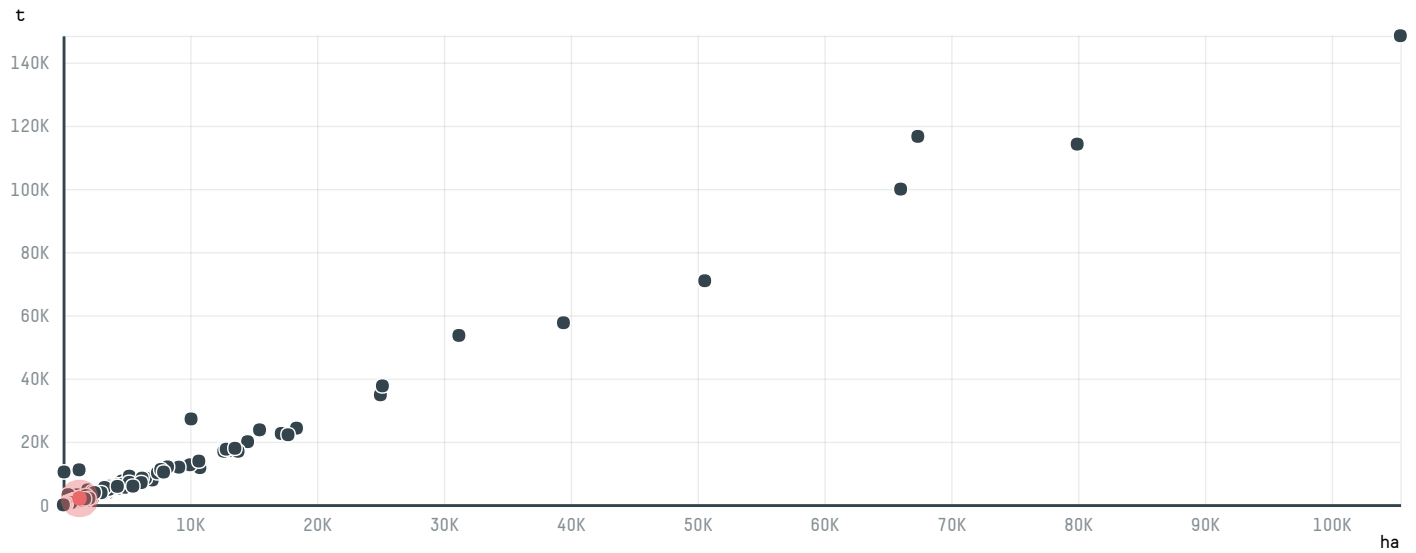

COMPARING COMPANIES IMPORTING COFFEE FROM BRAZIL IN 2015

Trase is a partnership between

In collaboration with

and many other organizations and individuals.

Donors

[Terms of Use](#) · [Privacy policy](#) · [Cookie policy](#) · [Contact us](#)