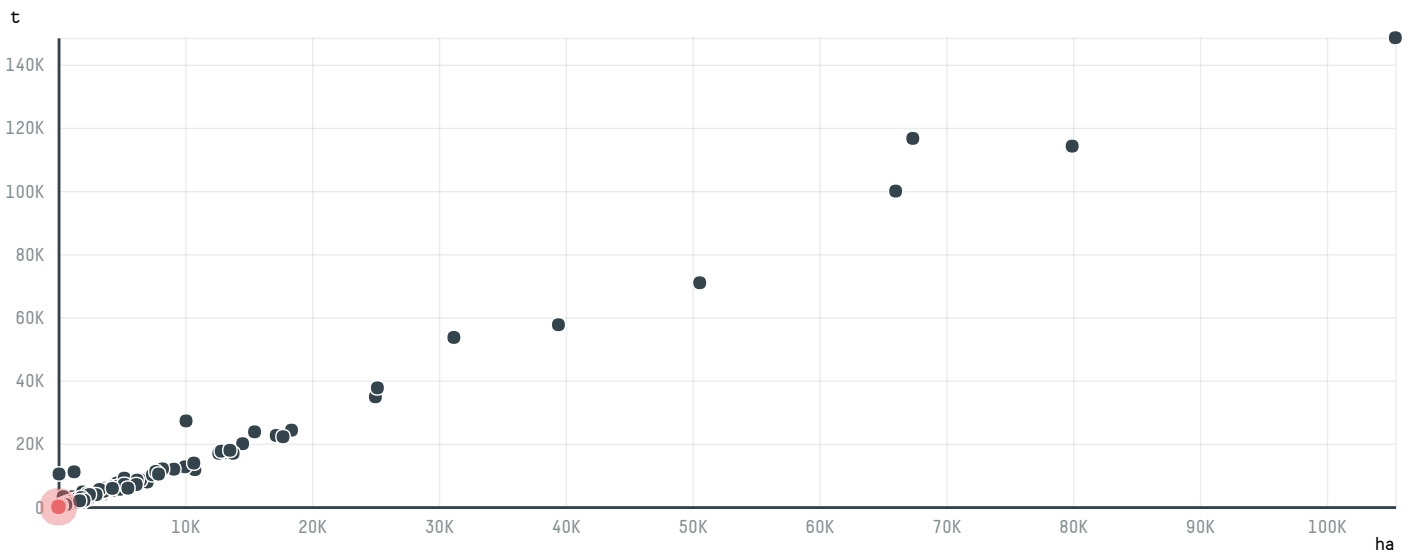

trase

ZEPHYR GREEN COFFEE LLC - SU-081/14

ACTIVITY	COMMODITY	COUNTRY	YEAR
Importer	Coffee	Brazil	2015

ZEPHYR GREEN COFFEE LLC - SU-081/14 was the 1438th largest importer of coffee from BRAZIL in 2015, accounting for 19 tons. As an importer, ZEPHYR GREEN COFFEE LLC - SU-081/14 sources from 1 municipalities, or 0% of the coffee production municipalities. The main destination of the coffee imported by ZEPHYR GREEN COFFEE LLC - SU-081/14 is UNITED STATES, accounting for 100% of the total.

TOP DESTINATION COUNTRIES OF COFFEE IMPORTED BY ZEPHYR GREEN COFFEE LLC - SU-081/14:

COMPARING COMPANIES IMPORTING COFFEE FROM BRAZIL IN 2015

Trase is a partnership between

In collaboration with

and many other organizations and individuals.