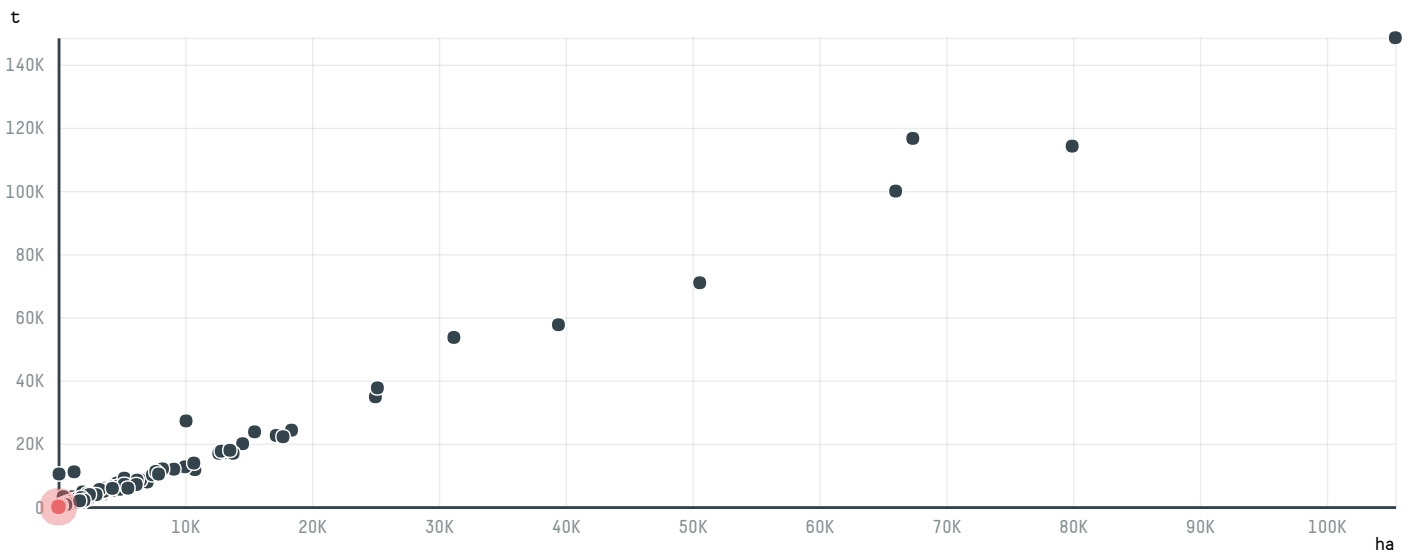

trase

ZEPHYR GREEN COFFEE LLC - SU- 046/14

ACTIVITY	COMMODITY	COUNTRY	YEAR
Importer	Coffee	Brazil	2015

ZEPHYR GREEN COFFEE LLC - SU-046/14 was the 1421st largest importer of coffee from BRAZIL in 2015, accounting for 19 tons. As an importer, ZEPHYR GREEN COFFEE LLC - SU-046/14 sources from 1 municipalities, or 0% of the coffee production municipalities. The main destination of the coffee imported by ZEPHYR GREEN COFFEE LLC - SU-046/14 is UNITED STATES, accounting for 100% of the total.

TOP DESTINATION COUNTRIES OF COFFEE IMPORTED BY ZEPHYR GREEN COFFEE LLC - SU-046/14:

□ N/A <5K >5K >100K >300K >1M

□ N/A <5K >5K >100K >300K >1M

COMPARING COMPANIES IMPORTING COFFEE FROM BRAZIL IN 2015

Trase is a partnership between