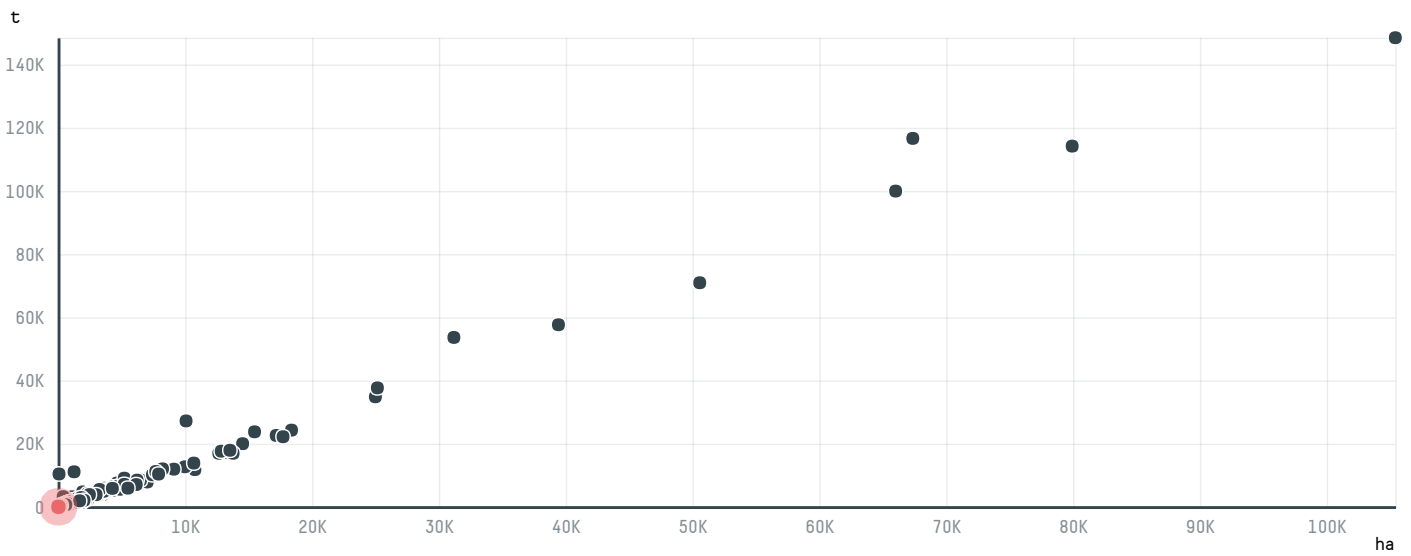

trase

ZEPHYR GREEN COFFEE LLC - (SU-063/14)

ACTIVITY COMMODITY COUNTRY YEAR
Importer **Coffee** **Brazil** **2015**

ZEPHYR GREEN COFFEE LLC - (SU-063/14) was the 1448th largest importer of coffee from BRAZIL in 2015, accounting for 19 tons. As an importer, ZEPHYR GREEN COFFEE LLC - (SU-063/14) sources from 1 municipalities, or 0% of the coffee production municipalities. The main destination of the coffee imported by ZEPHYR GREEN COFFEE LLC - (SU-063/14) is UNITED STATES, accounting for 100% of the total.

TOP DESTINATION COUNTRIES OF COFFEE IMPORTED BY ZEPHYR GREEN COFFEE LLC - (SU-063/14):

COMPARING COMPANIES IMPORTING COFFEE FROM BRAZIL IN 2015

Trase is a partnership between

In collaboration with

and many other organizations and individuals.