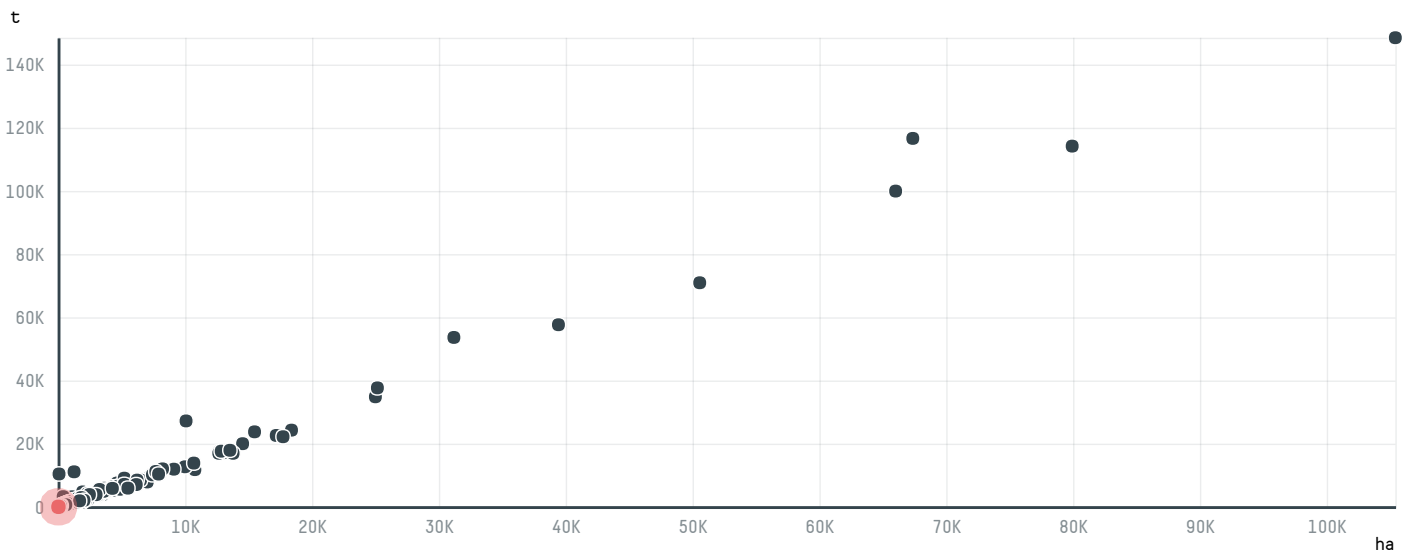

trase

ZEPHYR GREEN COFFEE LLC - (SU-049/14)

ACTIVITY COMMODITY COUNTRY YEAR
Importer **Coffee** **Brazil** **2015**

ZEPHYR GREEN COFFEE LLC - (SU-049/14) was the 1434th largest importer of coffee from BRAZIL in 2015, accounting for 19 tons. As an importer, ZEPHYR GREEN COFFEE LLC - (SU-049/14) sources from 1 municipalities, or 0% of the coffee production municipalities. The main destination of the coffee imported by ZEPHYR GREEN COFFEE LLC - (SU-049/14) is UNITED STATES, accounting for 100% of the total.

TOP DESTINATION COUNTRIES OF COFFEE IMPORTED BY ZEPHYR GREEN COFFEE LLC - (SU-049/14):

□ N/A

<5K >5K >100K >300K >1M

COMPARING COMPANIES IMPORTING COFFEE FROM BRAZIL IN 2015

Trase is a partnership between