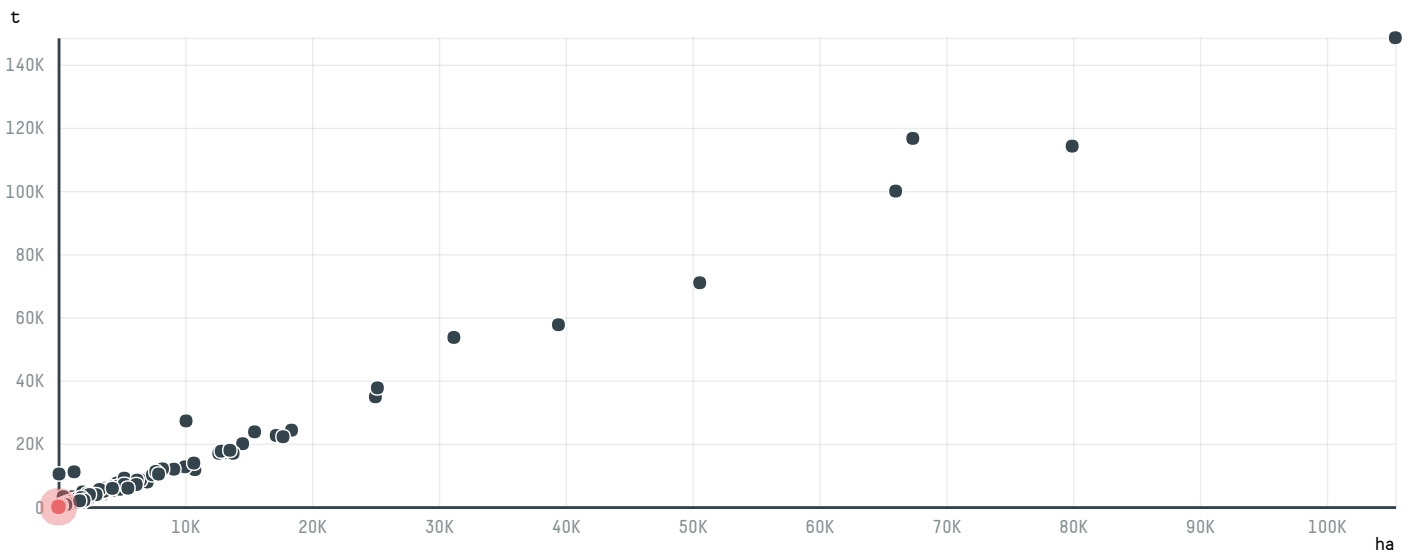

COMPARING COMPANIES IMPORTING COFFEE FROM BRAZIL IN 2015

Trase is a partnership between

In collaboration with

and many other organizations and individuals.

Donors

[Terms of Use](#) · [Privacy policy](#) · [Cookie policy](#) · [Contact us](#)

This website uses cookies to provide you with an improved user experience. By continuing to browse this site, you consent to the use of cookies and similar technologies. Please visit our [privacy policy](#) for further details.

I AGREE