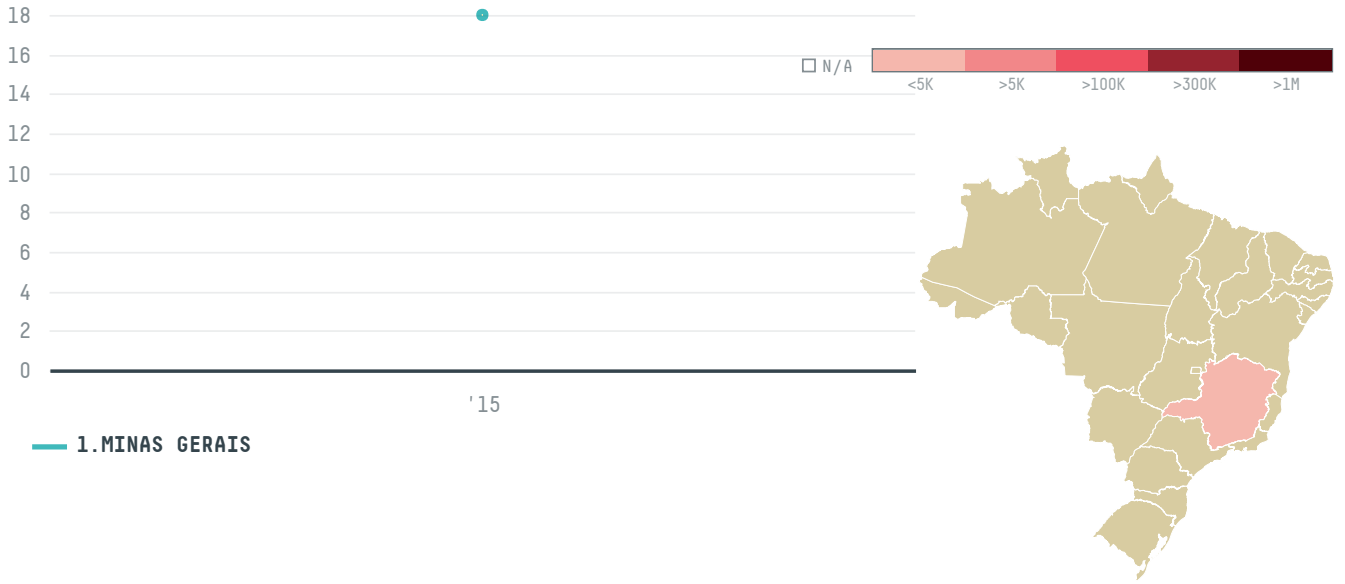

Trase is a partnership between

In collaboration with

and many other organizations

Donors

This website uses cookies to provide you with an improved user experience. By continuing to browse this site, you consent to the use of cookies and similar technologies. Please visit our [privacy policy](#) for further details.

I AGREE