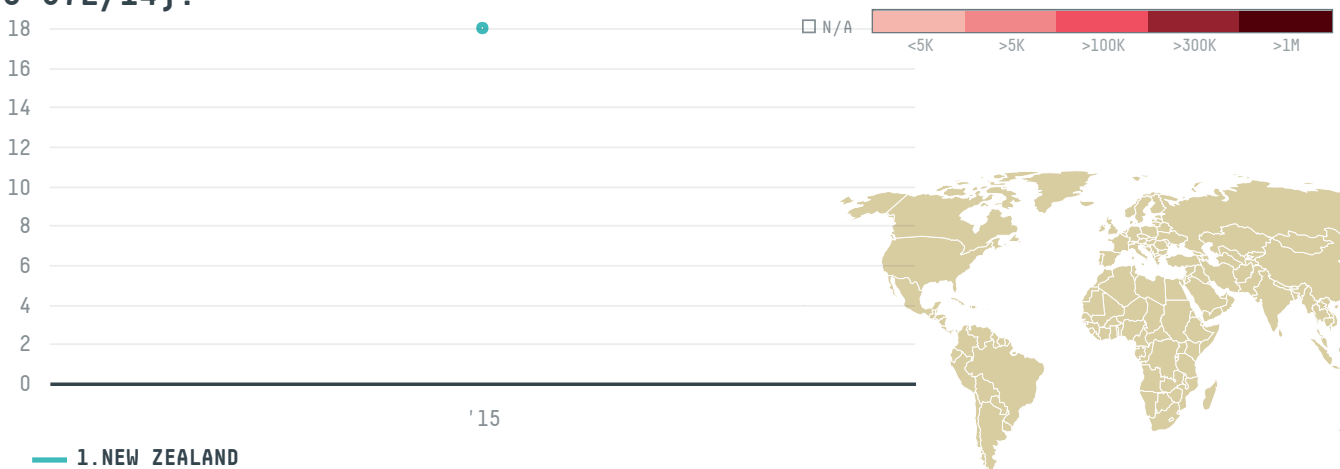

trase

ZEPHYR GREEN COFFEE LLC - (SU-072/14)

ACTIVITY: **Importer** COMMODITY: **Coffee** COUNTRY: **Brazil**

YEAR: **2015**

ZEPHYR GREEN COFFEE LLC - (SU-072/14) was the 1445th largest importer of coffee from BRAZIL in 2015, accounting for 18 tons. As an importer, ZEPHYR GREEN COFFEE LLC - (SU-072/14) sources from 1 municipalities, or 0% of the coffee production municipalities. The main destination of the coffee imported by ZEPHYR GREEN COFFEE LLC - (SU-072/14) is NEW ZEALAND, accounting for 100% of the total.

TOP DESTINATION COUNTRIES OF COFFEE IMPORTED BY ZEPHYR GREEN COFFEE LLC - (SU-072/14):

This website uses cookies to provide you with an improved user experience. By continuing to browse this site, you consent to the use of cookies and similar technologies. Please visit our [privacy policy](#) for further details.