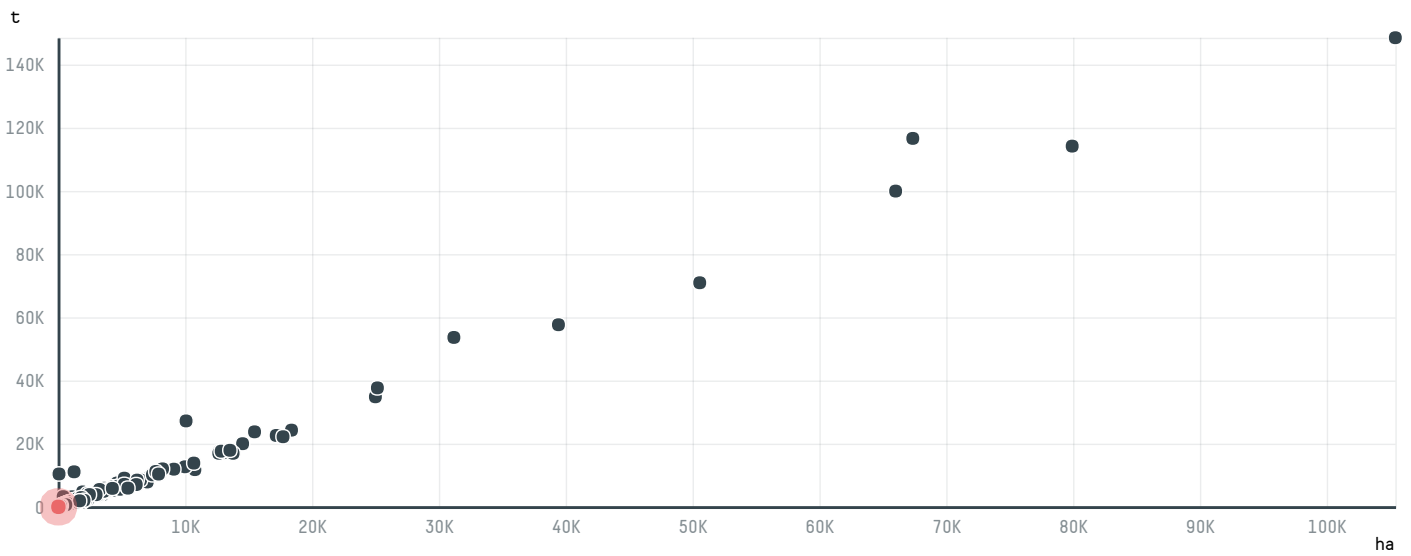

trase

ZEPHYR GREEN COFFEE LLC - (SU-015/15)

ACTIVITY	COMMODITY	COUNTRY	YEAR
Importer	Coffee	Brazil	2015

ZEPHYR GREEN COFFEE LLC - (SU-015/15) was the 1541st largest importer of coffee from BRAZIL in 2015, accounting for 12 tons. As an importer, ZEPHYR GREEN COFFEE LLC - (SU-015/15) sources from 1 municipalities, or 0% of the coffee production municipalities. The main destination of the coffee imported by ZEPHYR GREEN COFFEE LLC - (SU-015/15) is NEW ZEALAND, accounting for 100% of the total.

TOP DESTINATION COUNTRIES OF COFFEE IMPORTED BY ZEPHYR GREEN COFFEE LLC - (SU-015/15):

COMPARING COMPANIES IMPORTING COFFEE FROM BRAZIL IN 2015

Trase is a partnership between

In collaboration with

and many other organizations and individuals.