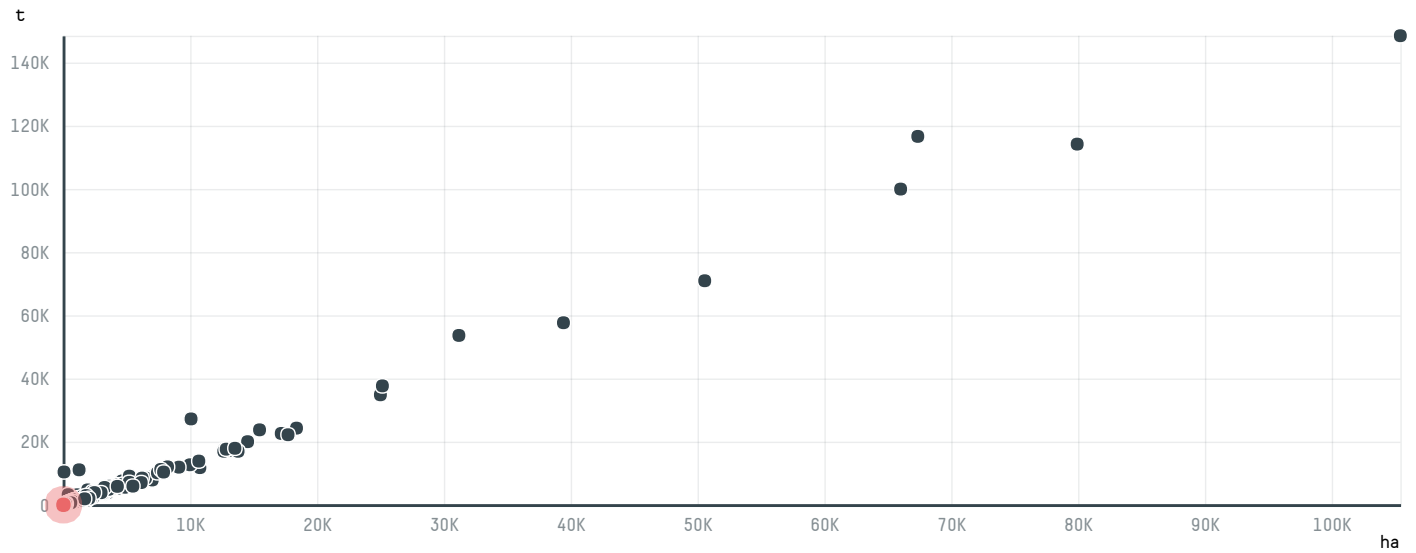

COMPARING COMPANIES IMPORTING COFFEE FROM BRAZIL IN 2015

Trase is a partnership between

In collaboration with

and many other organizations and individuals.

Donors

[Terms of Use](#) · [Privacy policy](#) · [Cookie policy](#) · [Contact us](#)