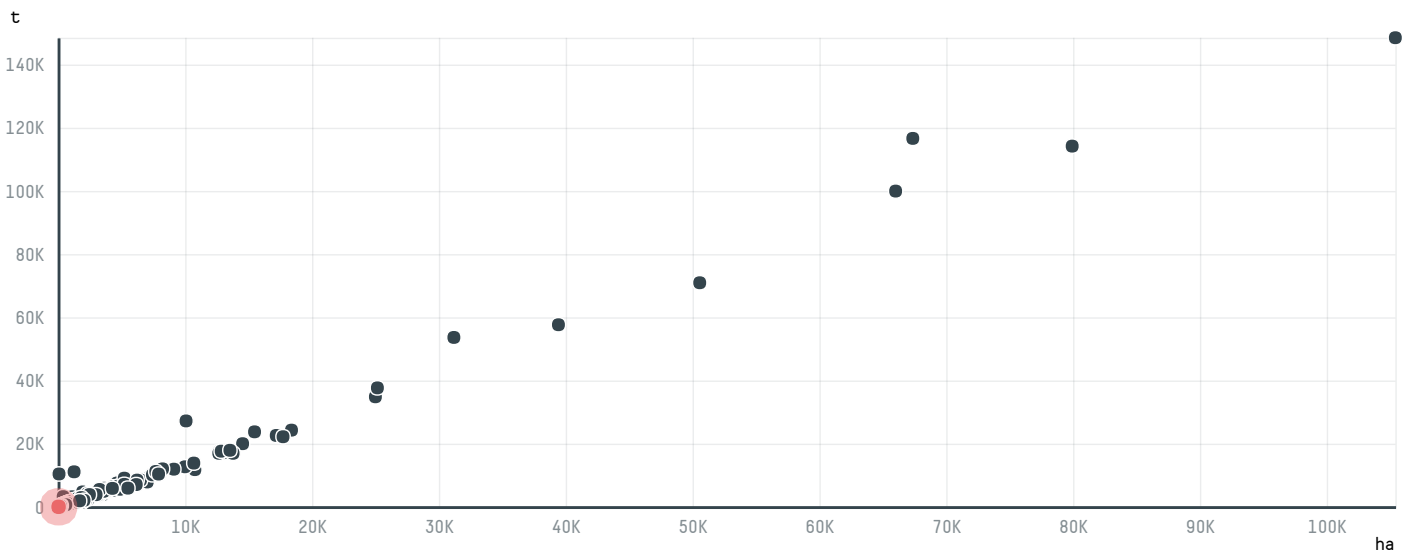

COMPARING COMPANIES IMPORTING COFFEE FROM BRAZIL IN 2015

Trase is a partnership between

In collaboration with

and many other organizations and individuals.

Donors

[Terms of Use](#) · [Privacy policy](#) · [Cookie policy](#) · [Contact us](#)

This website uses cookies to provide you with an improved user experience. By continuing to browse this site, you consent to the use of cookies and similar technologies. Please visit our [privacy policy](#) for further details.

I AGREE