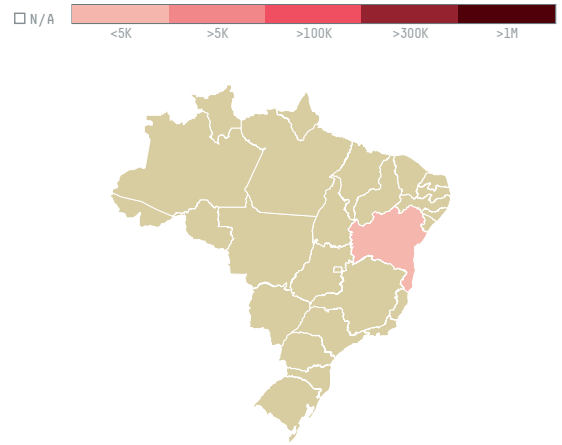

COMPARING COMPANIES IMPORTING COFFEE FROM BRAZIL IN 2015

Trase is a partnership between

In collaboration with

and many other organizations and individuals.

Donors

[Terms of Use](#) · [Privacy policy](#) · [Cookie policy](#) · [Contact us](#)

This website uses cookies to provide you with an improved user experience. By continuing to browse this site, you consent to the use of cookies and similar technologies. Please visit our [privacy policy](#) for further details.

I AGREE