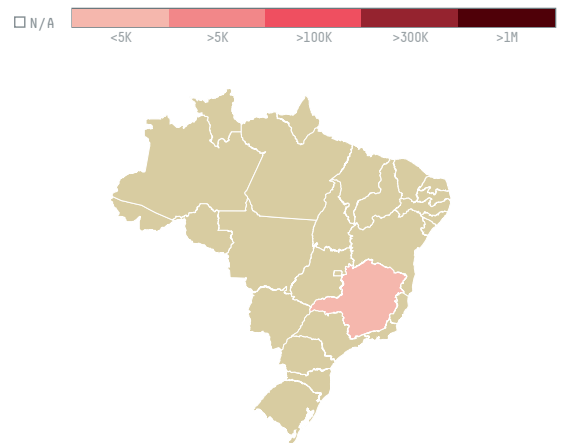

SPIGA TRADING SRL

ACTIVITY: **Importer** | COMMODITY: **Coffee** | COUNTRY: **Brazil** | YEAR: **2016**

SPIGA TRADING SRL was the 1029th largest importer of coffee from BRAZIL in 2016, accounting for 19 tons. As an importer, SPIGA TRADING SRL sources from 1 municipalities, or 0% of the coffee production municipalities. The main destination of the coffee imported by SPIGA TRADING SRL is ITALY, accounting for 100% of the total.

TOP DESTINATION COUNTRIES OF COFFEE IMPORTED BY SPIGA TRADING SRL:

Trase is a partnership between

In close collaboration with many others.

[Click for more information about our partners and funders.](#)

Home