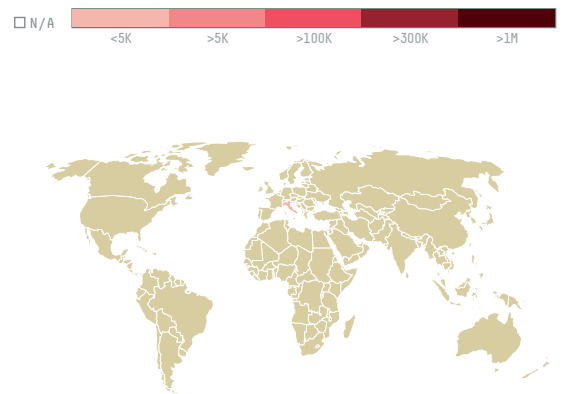

SPIGA TRADING SRL

ACTIVITY: **Importer** | COMMODITY: **Coffee** | COUNTRY: **Brazil** | YEAR: **2016**

SPIGA TRADING SRL was the 1029th largest importer of coffee from BRAZIL in 2016, accounting for 19 tons. As an importer, SPIGA TRADING SRL sources from 1 municipalities, or 0% of the coffee production municipalities. The main destination of the coffee imported by SPIGA TRADING SRL is ITALY, accounting for 100% of the total.

TOP DESTINATION COUNTRIES OF COFFEE IMPORTED BY SPIGA TRADING SRL:

Trase is a partnership between

In close collaboration with many others.

[Click for more information about our partners and funders.](#)

Home