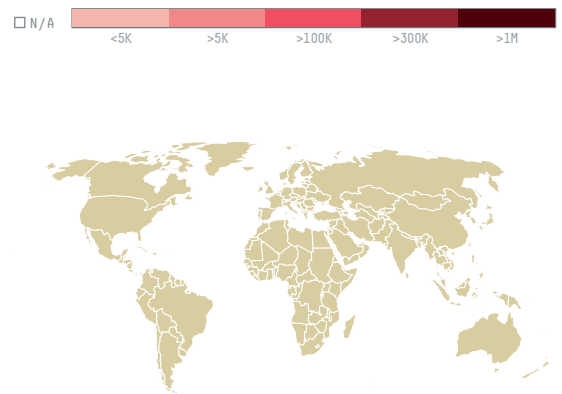

# BEMSERVIR LDA.

ACTIVITY: **Importer**    COMMODITY: **Coffee**    COUNTRY: **Brazil**    YEAR: **2016**

BEMSERVIR LDA. was the 1026th largest importer of coffee from BRAZIL in 2016, accounting for 19 tons. As an importer, BEMSERVIR LDA. sources from 1 municipalities, or 0% of the coffee production municipalities. The main destination of the coffee imported by BEMSERVIR LDA. is CAPE VERDE, accounting for 100% of the total.

## TOP DESTINATION COUNTRIES OF COFFEE IMPORTED BY BEMSERVIR LDA.:

Trase is a partnership between

In close collaboration with many others.

[Click for more information about our partners and funders.](#)

- Home**
  - Supply Chains**
  - Finance**
  - Insights**
- Resources
  - Data Tools
  - Explore
  - Yearbook
  - About
  - Profiles
  - Search
  - Collections
  - Logistics Maps
  - Watchlists
  - Publications
  - Downloads
  - Methodology
  - FAQs