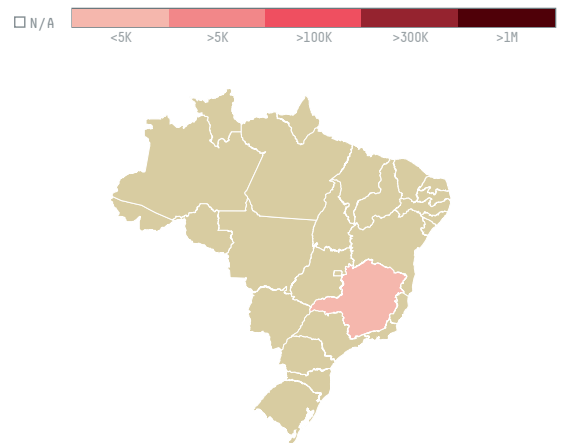

# BEMSERVIR LDA.

ACTIVITY: **Importer**    COMMODITY: **Coffee**    COUNTRY: **Brazil**    YEAR: **2016**

BEMSERVIR LDA. was the 1026th largest importer of coffee from BRAZIL in 2016, accounting for 19 tons. As an importer, BEMSERVIR LDA. sources from 1 municipalities, or 0% of the coffee production municipalities. The main destination of the coffee imported by BEMSERVIR LDA. is CAPE VERDE, accounting for 100% of the total.

## TOP DESTINATION COUNTRIES OF COFFEE IMPORTED BY BEMSERVIR LDA.:

Trase is a partnership between

In close collaboration with many others.

[Click for more information about our partners and funders.](#)

- Home**
  - Supply Chains**
  - Finance**
  - Insights**
- Resources
  - Data Tools
  - Explore
  - Yearbook
  - About
  - Profiles
  - Search
  - Collections
  - Logistics Maps
  - Watchlists
  - Publications
  - Downloads
  - Methodology
  - FAQs