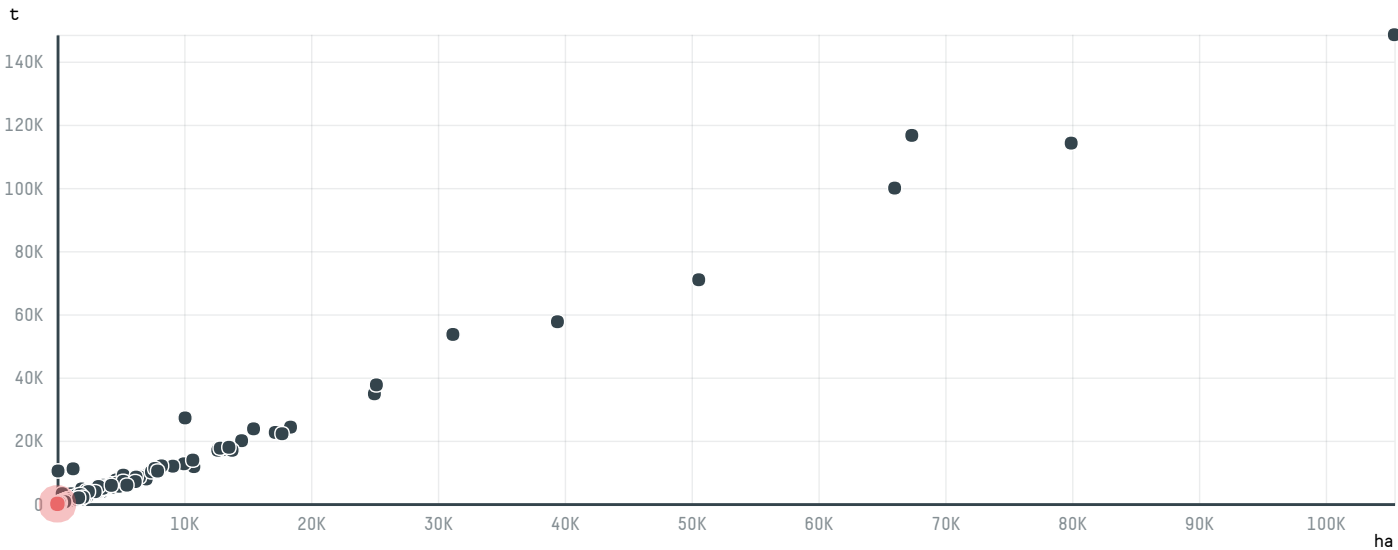

COMPARING COMPANIES IMPORTING COFFEE FROM BRAZIL IN 2015

Trase is a partnership between

In collaboration with

and many other organizations and individuals.

Donors

[Terms of Use](#) · [Privacy policy](#) · [Cookie policy](#) · [Contact us](#)

This website uses cookies to provide you with an improved user experience. By continuing to browse this site, you consent to the use of cookies and similar technologies. Please visit our [privacy policy](#) for further details.

I AGREE