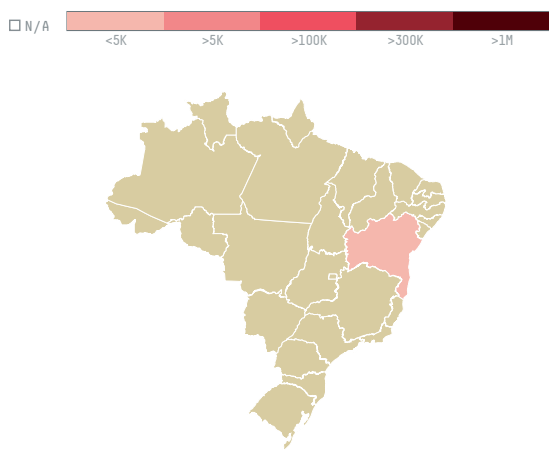

COMPARING COMPANIES IMPORTING COFFEE FROM BRAZIL IN 2015

Trase is a partnership between

In collaboration with

and many other organizations and individuals.

Donors

[Terms of Use](#) · [Privacy policy](#) · [Cookie policy](#) · [Contact us](#)

This website uses cookies to provide you with an improved user experience. By continuing to browse this site, you consent to the use of cookies and similar technologies. Please visit our [privacy policy](#) for further details.

I AGREE