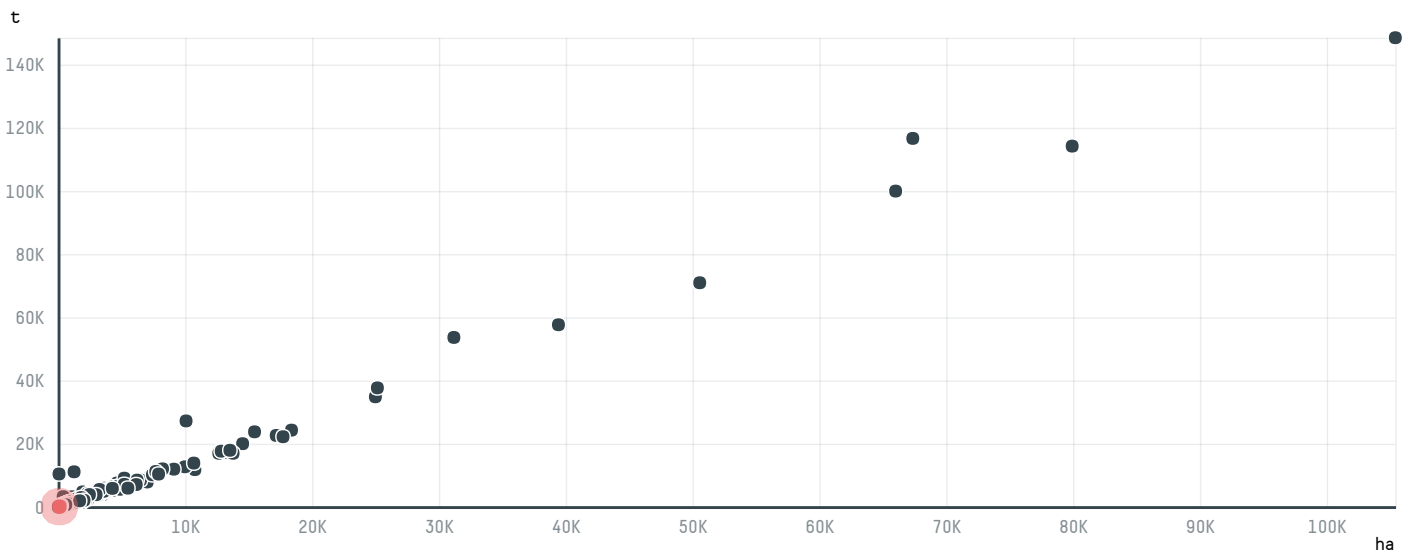

COMPARING COMPANIES IMPORTING COFFEE FROM BRAZIL IN 2015

Trase is a partnership between

In collaboration with

and many other organizations and individuals.

Donors

[Terms of Use](#) · [Privacy policy](#) · [Cookie policy](#) · [Contact us](#)

This website uses cookies to provide you with an improved user experience. By continuing to browse this site, you consent to the use of cookies and similar technologies. Please visit our [privacy policy](#) for further details.

I AGREE