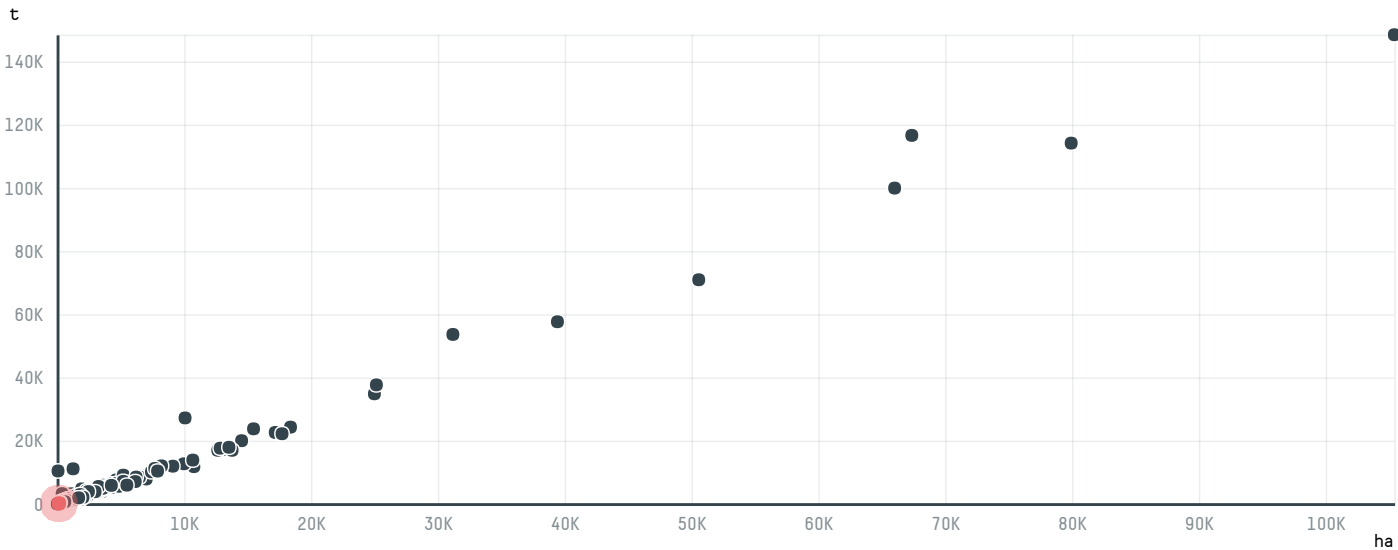

trase

ERKA ITHALAT IHRACATVE TIC.LTD.STI.

ACTIVITY	COMMODITY	COUNTRY	YEAR
Importer	Coffee	Brazil	2015

ERKA ITHALAT IHRACATVE TIC.LTD.STI. was the 697th largest importer of coffee from BRAZIL in 2015, accounting for 132 tons. As an importer, ERKA ITHALAT IHRACATVE TIC.LTD.STI. sources from 1 municipalities, or 0% of the coffee production municipalities. The main destination of the coffee imported by ERKA ITHALAT IHRACATVE TIC.LTD.STI. is TURKEY, accounting for 100% of the total.

TOP DESTINATION COUNTRIES OF COFFEE IMPORTED BY ERKA ITHALAT IHRACATVE TIC.LTD.STI.:

COMPARING COMPANIES IMPORTING COFFEE FROM BRAZIL IN 2015

Trase is a partnership between

In collaboration with

and many other organizations and individuals.