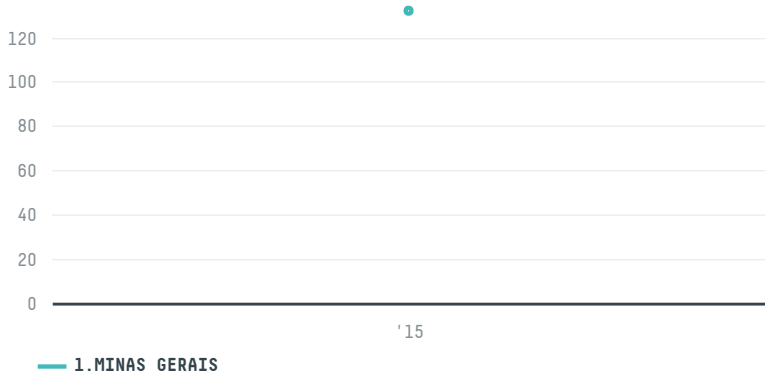

COMPARING COMPANIES IMPORTING COFFEE FROM BRAZIL IN 2015

Trase is a partnership between

In collaboration with

and many other organizations and individuals.

Donors

[Terms of Use](#) · [Privacy policy](#) · [Cookie policy](#) · [Contact us](#)

This website uses cookies to provide you with an improved user experience. By continuing to browse this site, you consent to the use of cookies and similar technologies. Please visit our [privacy policy](#) for further details.

I AGREE