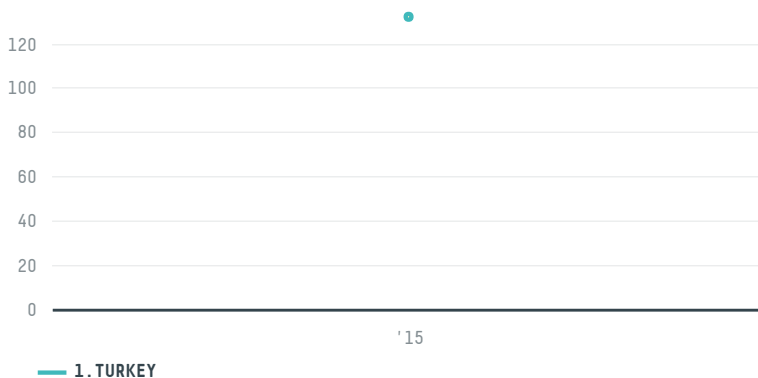

TOP DESTINATION COUNTRIES OF COFFEE IMPORTED BY ERKA ITHALAT IHRACATVE TIC.LTD.STI.: