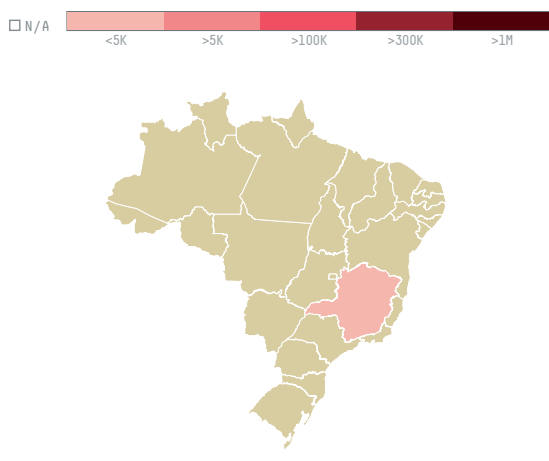

trase

ERKA ITHALAT IHRACATVE TIC.LTD.STI.

ACTIVITY	COMMODITY	COUNTRY	YEAR
Importer	Coffee	Brazil	2015

ERKA ITHALAT IHRACATVE TIC.LTD.STI. was the 697th largest importer of coffee from BRAZIL in 2015, accounting for 132 tons. As an importer, ERKA ITHALAT IHRACATVE TIC.LTD.STI. sources from 1 municipalities, or 0% of the coffee production municipalities. The main destination of the coffee imported by ERKA ITHALAT IHRACATVE TIC.LTD.STI. is TURKEY, accounting for 100% of the total.

TOP DESTINATION COUNTRIES OF COFFEE IMPORTED BY ERKA ITHALAT IHRACATVE TIC.LTD.STI.:

COMPARING COMPANIES IMPORTING COFFEE FROM BRAZIL IN 2015

Trase is a partnership between

In collaboration with

and many other organizations and individuals.