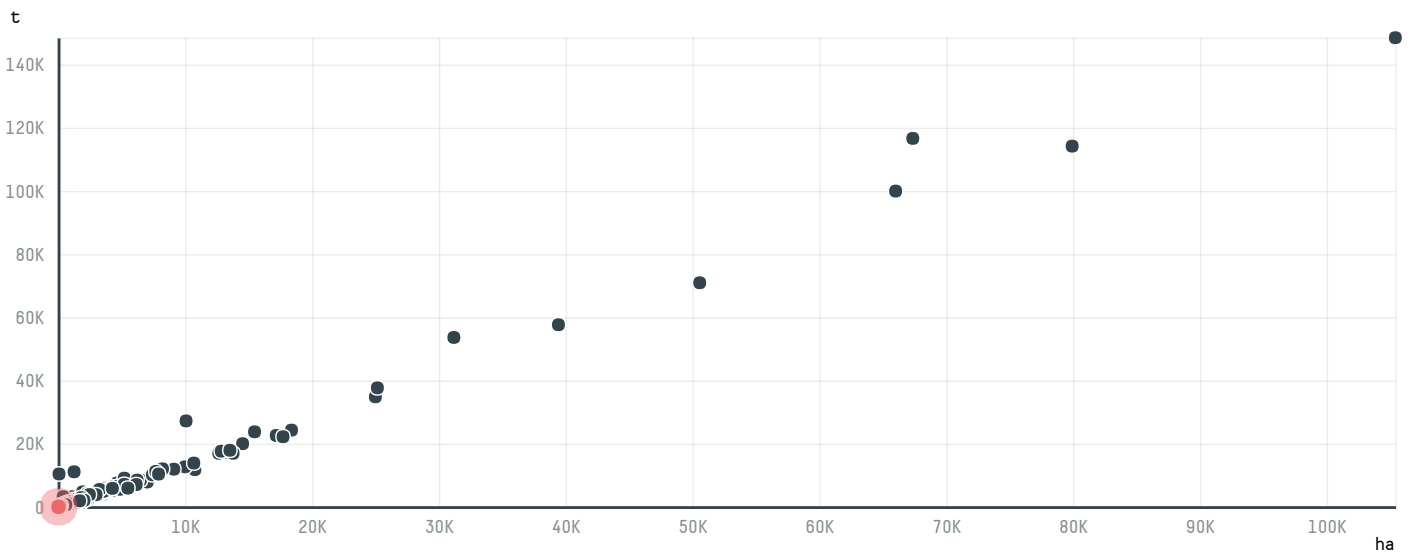

TOP DESTINATION COUNTRIES OF COFFEE IMPORTED BY TCHIBO GMBH (S-27452-AB - 322 SACAS):

□ N/A <5K >5K >100K >300K >1M

□ N/A <5K >5K >100K >300K >1M

COMPARING COMPANIES IMPORTING COFFEE FROM BRAZIL IN 2015

Trase is a partnership between