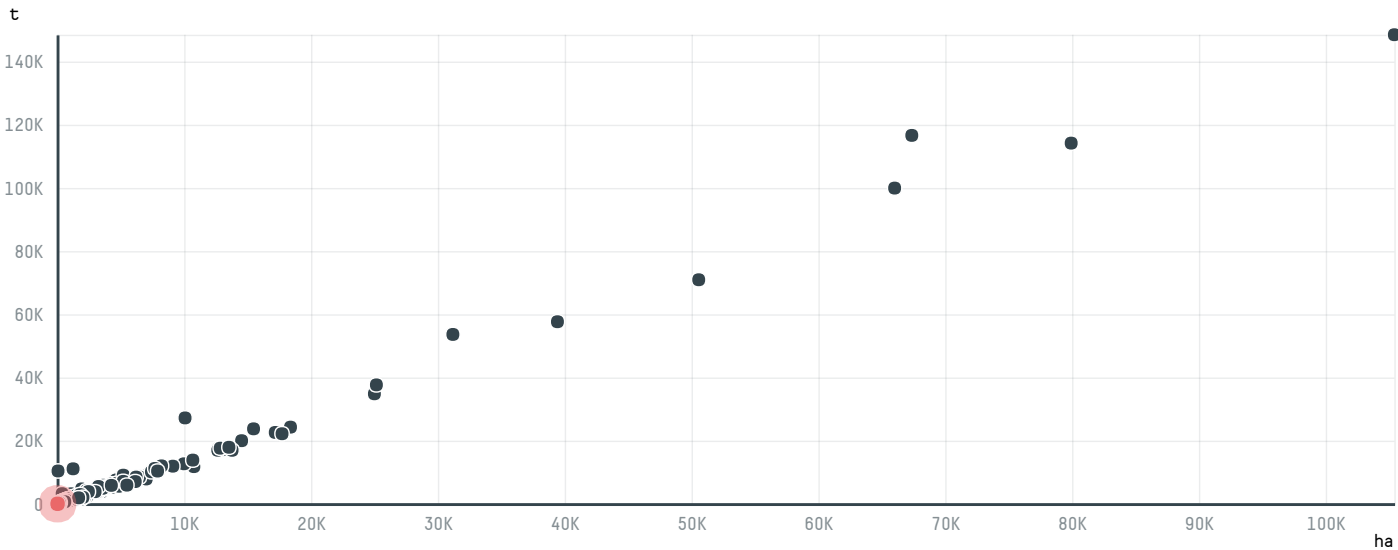

COMPARING COMPANIES IMPORTING COFFEE FROM BRAZIL IN 2015

Trase is a partnership between

In collaboration with

and many other organizations and individuals.

Donors

[Terms of Use](#) · [Privacy policy](#) · [Cookie policy](#) · [Contact us](#)

This website uses cookies to provide you with an improved user experience. By continuing to browse this site, you consent to the use of cookies and similar technologies. Please visit our [privacy policy](#) for further details.

I AGREE