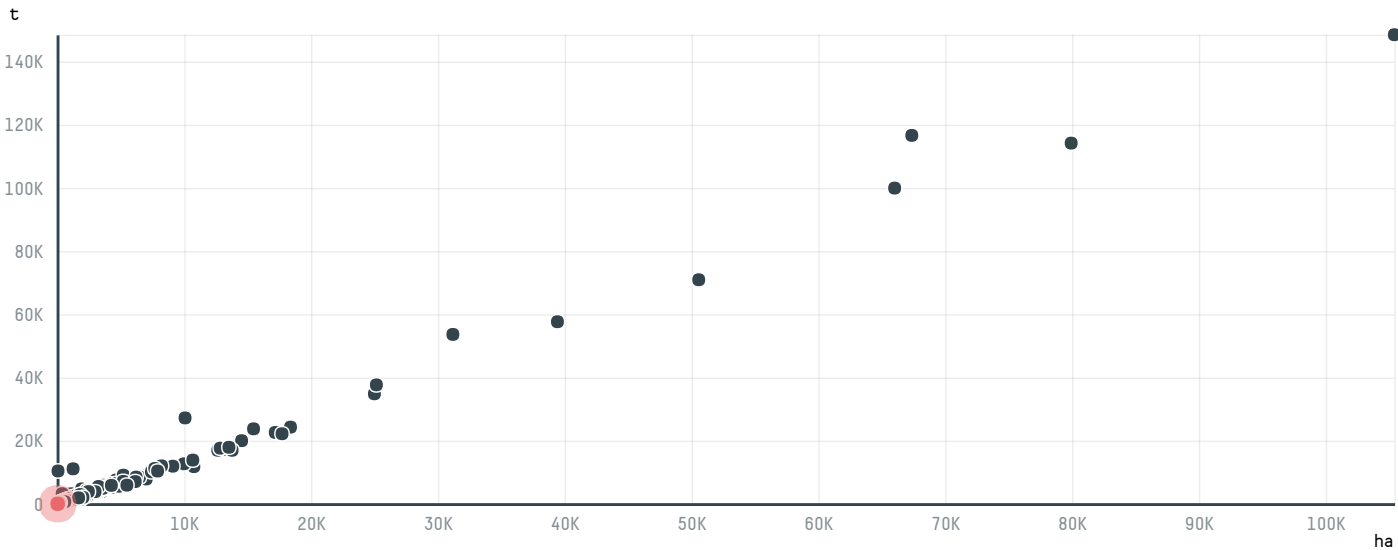

trase

THE FOLGER COFFEE COMPANY S-26552-A 632 SACAS

ACTIVITY	COMMODITY	COUNTRY	YEAR
Importer	Coffee	Brazil	2015

THE FOLGER COFFEE COMPANY S-26552-A 632 SACAS was the 1205th largest importer of coffee from BRAZIL in 2015, accounting for 38 tons. As an importer, THE FOLGER COFFEE COMPANY S-26552-A 632 SACAS sources from 2 municipalities, or 0% of the coffee production municipalities. The main destination of the coffee imported by THE FOLGER COFFEE COMPANY S-26552-A 632 SACAS is UNITED STATES, accounting for 100% of the total.

TOP DESTINATION COUNTRIES OF COFFEE IMPORTED BY THE FOLGER COFFEE COMPANY S-26552-A 632 SACAS:

□ N/A <5K >5K >100K >300K >1M

COMPARING COMPANIES IMPORTING COFFEE FROM BRAZIL IN 2015

Trase is a partnership between