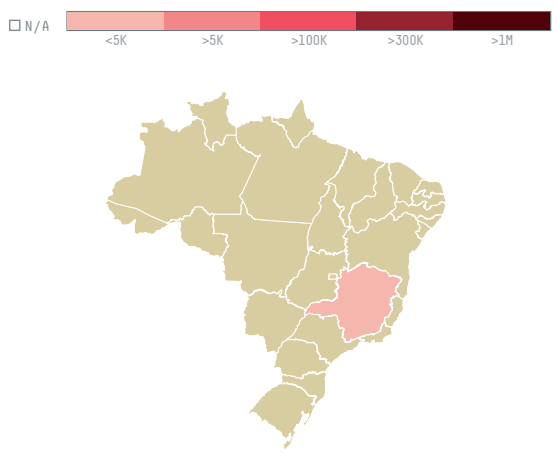

trase

THE FOLGER COFFEE COMPANY S-26552-A 632 SACAS

ACTIVITY	COMMODITY	COUNTRY	YEAR
Importer	Coffee	Brazil	2015

THE FOLGER COFFEE COMPANY S-26552-A 632 SACAS was the 1205th largest importer of coffee from BRAZIL in 2015, accounting for 38 tons. As an importer, THE FOLGER COFFEE COMPANY S-26552-A 632 SACAS sources from 2 municipalities, or 0% of the coffee production municipalities. The main destination of the coffee imported by THE FOLGER COFFEE COMPANY S-26552-A 632 SACAS is UNITED STATES, accounting for 100% of the total.

TOP DESTINATION COUNTRIES OF COFFEE IMPORTED BY THE FOLGER COFFEE COMPANY S-26552-A 632 SACAS:

□ N/A <5K >5K >100K >300K >1M

COMPARING COMPANIES IMPORTING COFFEE FROM BRAZIL IN 2015

Trase is a partnership between