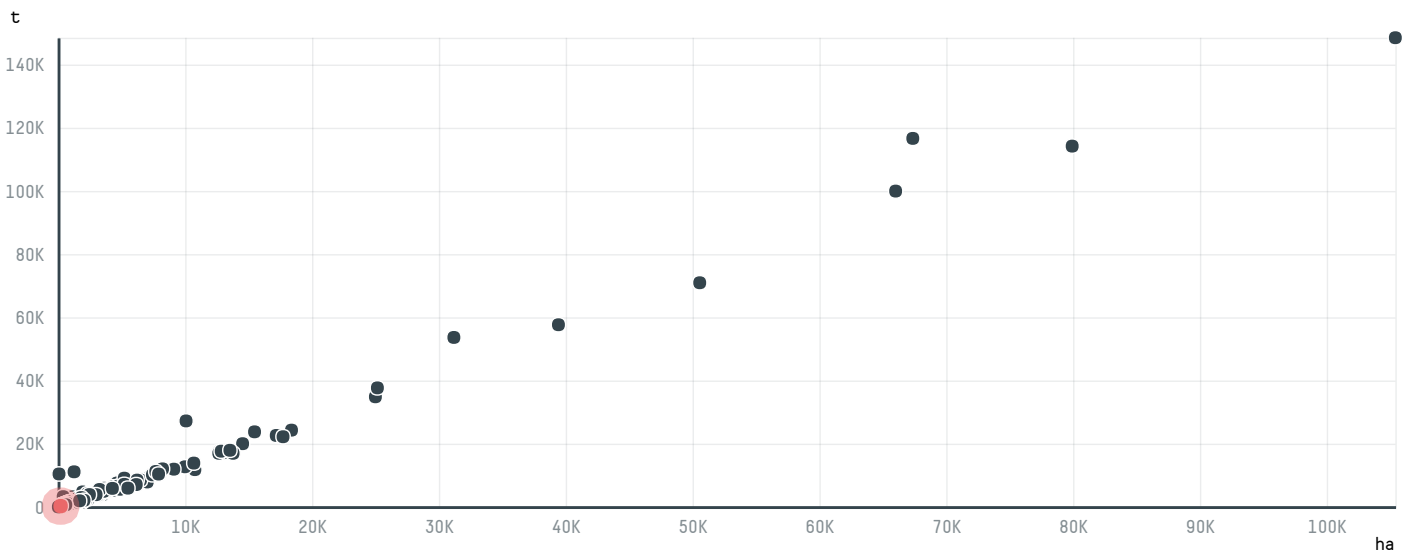

COMPARING COMPANIES IMPORTING COFFEE FROM BRAZIL IN 2015

Trase is a partnership between

In collaboration with

and many other organizations and individuals.

Donors

[Terms of Use](#) · [Privacy policy](#) · [Cookie policy](#) · [Contact us](#)

This website uses cookies to provide you with an improved user experience. By continuing to browse this site, you consent to the use of cookies and similar technologies. Please visit our [privacy policy](#) for further details.

I AGREE