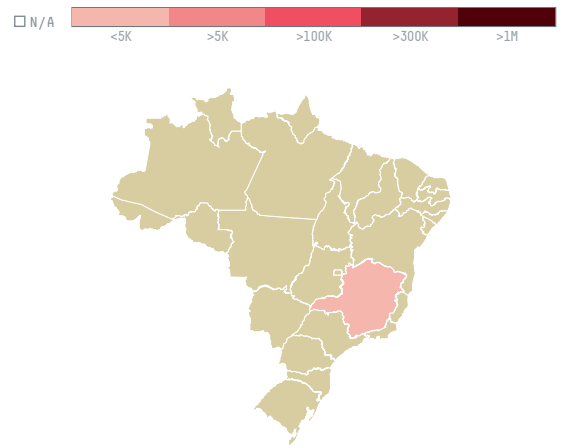

trase

GUR CEHRELI DIS TICARET LIMITED SIRKETI (S-27730-A - 66

ACTIVITY	COMMODITY	COUNTRY	YEAR
Importer	Coffee	Brazil	2015

GUR CEHRELI DIS TICARET LIMITED SIRKETI (S-27730-A - 66 was the 1178th largest importer of coffee from BRAZIL in 2015, accounting for 40 tons. As an importer, GUR CEHRELI DIS TICARET LIMITED SIRKETI (S-27730-A - 66 sources from 1 municipalities, or 0% of the coffee production municipalities. The main destination of the coffee imported by GUR CEHRELI DIS TICARET LIMITED SIRKETI (S-27730-A - 66 is TURKEY, accounting for 100% of the total.

TOP DESTINATION COUNTRIES OF COFFEE IMPORTED BY GUR CEHRELI DIS TICARET LIMITED SIRKETI (S-27730-A - 66:

□ N/A <5K >5K >100K >300K >1M

COMPARING COMPANIES IMPORTING COFFEE FROM BRAZIL IN 2015

Trase is a partnership between