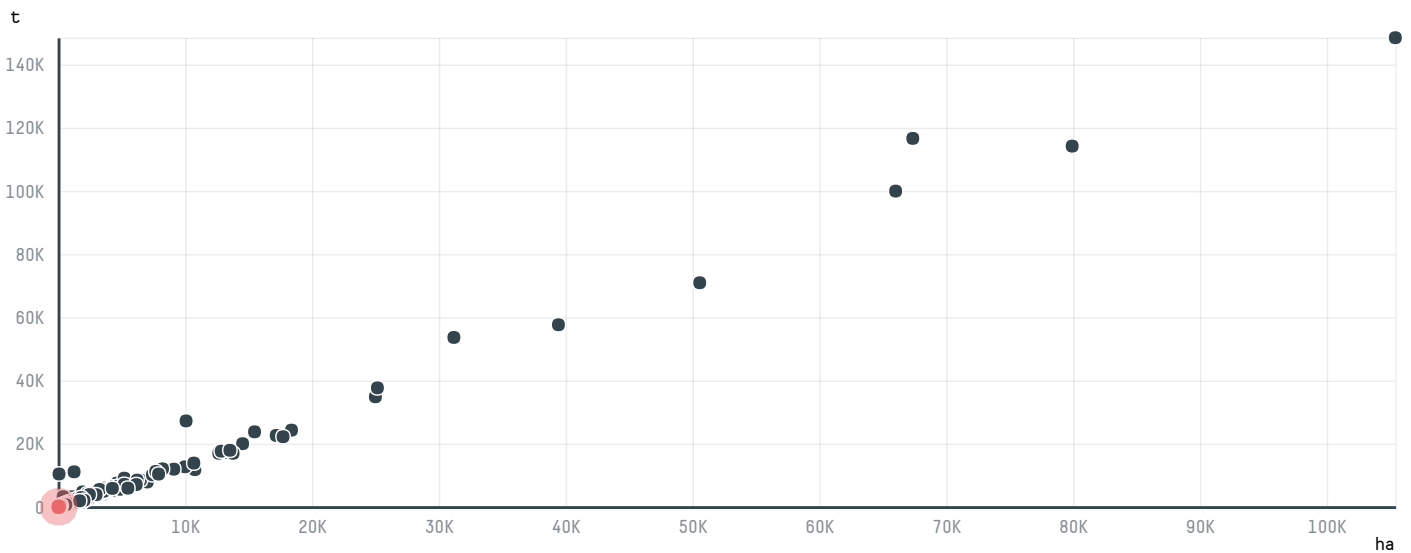

trase

GUR CEHRELI DIS TICARET LIMITED SIRKETI (S-27730-A - 66

ACTIVITY	COMMODITY	COUNTRY	YEAR
Importer	Coffee	Brazil	2015

GUR CEHRELI DIS TICARET LIMITED SIRKETI (S-27730-A - 66 was the 1178th largest importer of coffee from BRAZIL in 2015, accounting for 40 tons. As an importer, GUR CEHRELI DIS TICARET LIMITED SIRKETI (S-27730-A - 66 sources from 1 municipalities, or 0% of the coffee production municipalities. The main destination of the coffee imported by GUR CEHRELI DIS TICARET LIMITED SIRKETI (S-27730-A - 66 is TURKEY, accounting for 100% of the total.

TOP DESTINATION COUNTRIES OF COFFEE IMPORTED BY GUR CEHRELI DIS TICARET LIMITED SIRKETI (S-27730-A - 66:

□ N/A <5K >5K >100K >300K >1M

COMPARING COMPANIES IMPORTING COFFEE FROM BRAZIL IN 2015

Trase is a partnership between