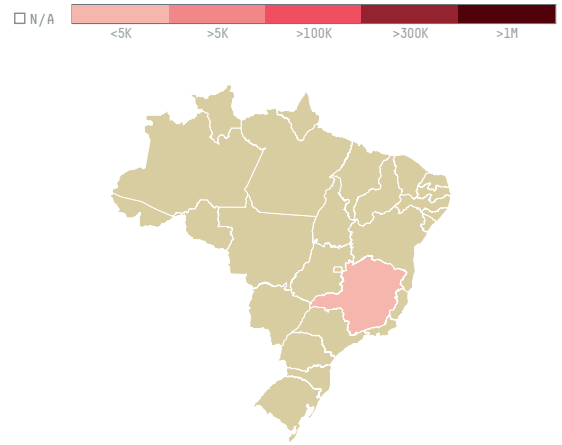

## GUR CEHRELI DIS TICARET LIMITED SIRKETI (S-27729-A - 66

ACTIVITY      COMMODITY      COUNTRY      YEAR  
**Importer**      **Coffee**      **Brazil**      **2015**

GUR CEHRELI DIS TICARET LIMITED SIRKETI (S-27729-A - 66 was the 1175th largest importer of coffee from BRAZIL in 2015, accounting for 40 tons. As an importer, GUR CEHRELI DIS TICARET LIMITED SIRKETI (S-27729-A - 66 sources from 1 municipalities, or 0% of the coffee production municipalities. The main destination of the coffee imported by GUR CEHRELI DIS TICARET LIMITED SIRKETI (S-27729-A - 66 is TURKEY, accounting for 100% of the total.

### TOP DESTINATION COUNTRIES OF COFFEE IMPORTED BY GUR CEHRELI DIS TICARET LIMITED SIRKETI (S-27729-A - 66:

□ N/A      <5K      >5K      >100K      >300K      >1M