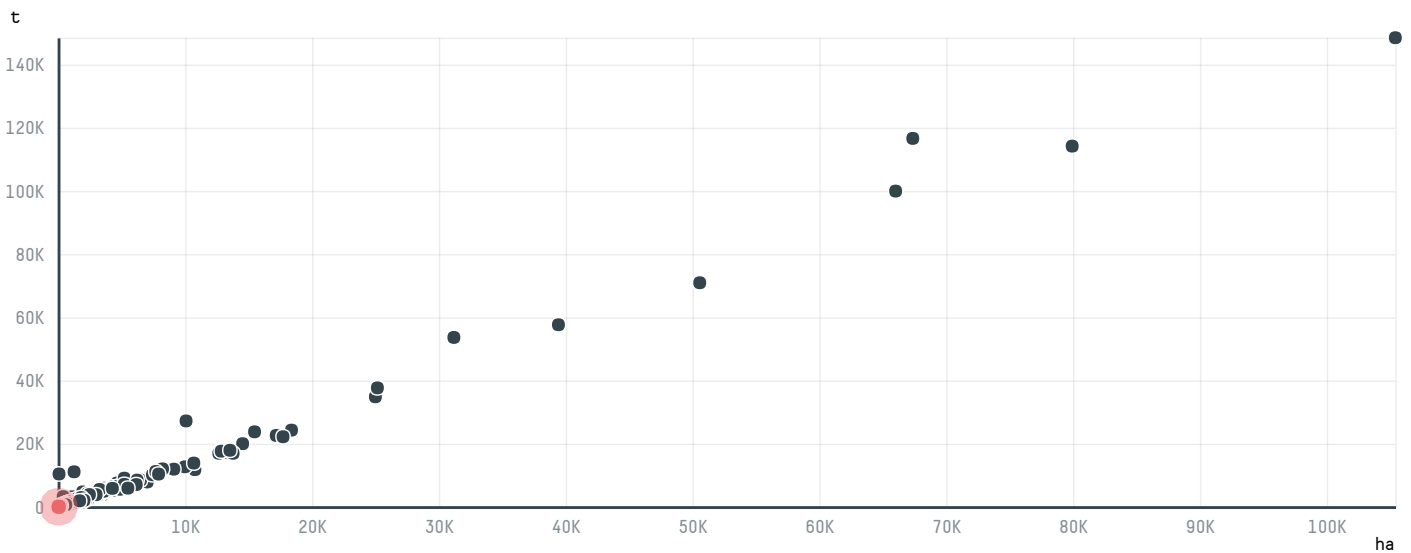

COMPARING COMPANIES IMPORTING COFFEE FROM BRAZIL IN 2015

Trase is a partnership between

In collaboration with

and many other organizations and individuals.

Donors

[Terms of Use](#) · [Privacy policy](#) · [Cookie policy](#) · [Contact us](#)

This website uses cookies to provide you with an improved user experience. By continuing to browse this site, you consent to the use of cookies and similar technologies. Please visit our [privacy policy](#) for further details.

I AGREE