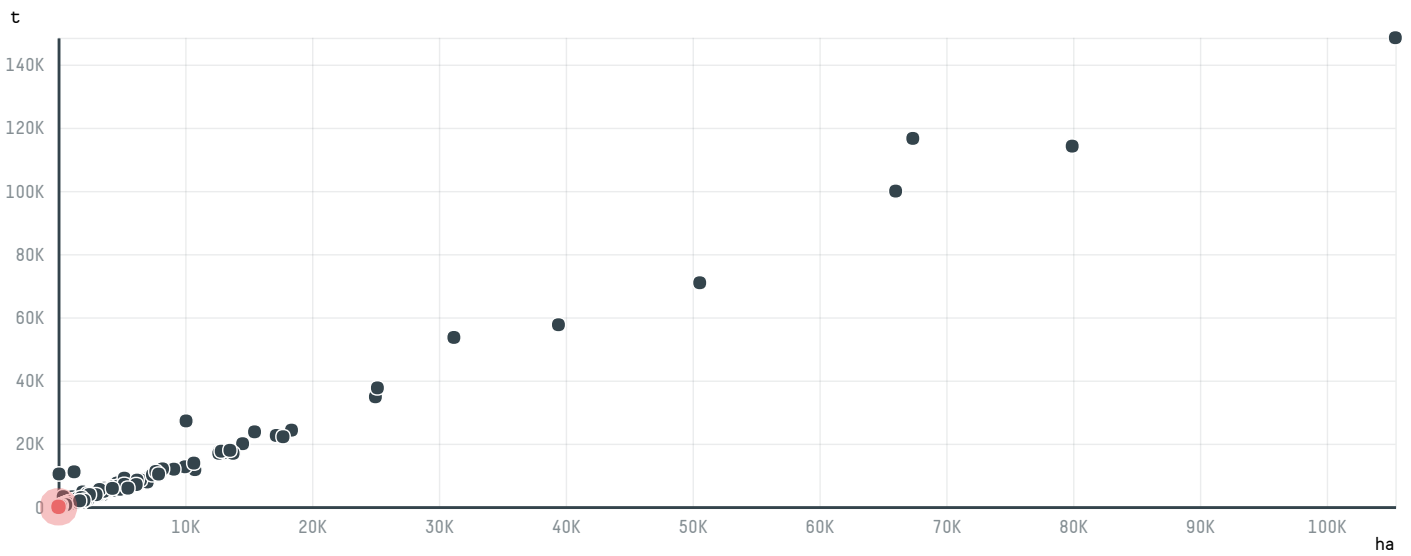

COMPARING COMPANIES IMPORTING COFFEE FROM BRAZIL IN 2015

Trase is a partnership between

In collaboration with

and many other organizations and individuals.

Donors

[Terms of Use](#) · [Privacy policy](#) · [Cookie policy](#) · [Contact us](#)

This website uses cookies to provide you with an improved user experience. By continuing to browse this site, you consent to the use of cookies and similar technologies. Please visit our [privacy policy](#) for further details.

I AGREE