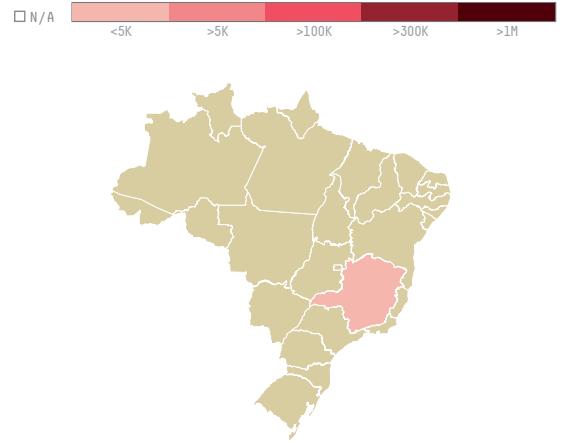

trase

ARASCO FOOD B.V. (S-27706-A - 330 SCS.)

ACTIVITY	COMMODITY	COUNTRY	YEAR
Importer	Coffee	Brazil	2015

ARASCO FOOD B.V. (S-27706-A - 330 SCS.) was the 1415th largest importer of coffee from BRAZIL in 2015, accounting for 20 tons. As an importer, ARASCO FOOD B.V. (S-27706-A - 330 SCS.) sources from 1 municipalities, or 0% of the coffee production municipalities. The main destination of the coffee imported by ARASCO FOOD B.V. (S-27706-A - 330 SCS.) is TURKEY, accounting for 100% of the total.

TOP DESTINATION COUNTRIES OF COFFEE IMPORTED BY ARASCO FOOD B.V. (S-27706-A - 330 SCS.):

COMPARING COMPANIES IMPORTING COFFEE FROM BRAZIL IN 2015

Trase is a partnership between

In collaboration with

and many other organizations and individuals.