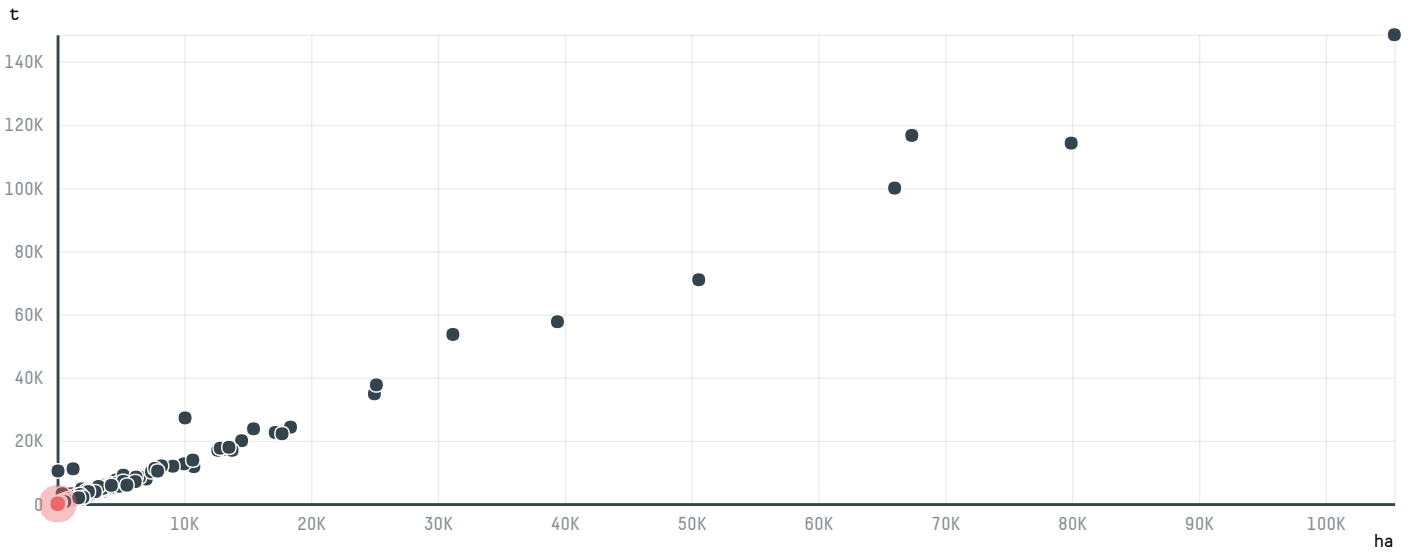

trase

N.V. GROUP SOPEX S.A. S-27493-A 720 SACAS

ACTIVITY	COMMODITY	COUNTRY	YEAR
Importer	Coffee	Brazil	2015

N.V. GROUP SOPEX S.A. S-27493-A 720 SACAS was the 1129th largest importer of coffee from BRAZIL in 2015, accounting for 43 tons. As an importer, N.V. GROUP SOPEX S.A. S-27493-A 720 SACAS sources from 2 municipalities, or 0% of the coffee production municipalities. The main destination of the coffee imported by N.V. GROUP SOPEX S.A. S-27493-A 720 SACAS is SWITZERLAND, accounting for 100% of the total.

TOP DESTINATION COUNTRIES OF COFFEE IMPORTED BY N.V. GROUP SOPEX S.A. S-27493-A 720 SACAS:

COMPARING COMPANIES IMPORTING COFFEE FROM BRAZIL IN 2015

Trase is a partnership between

In collaboration with

and many other organizations and individuals.