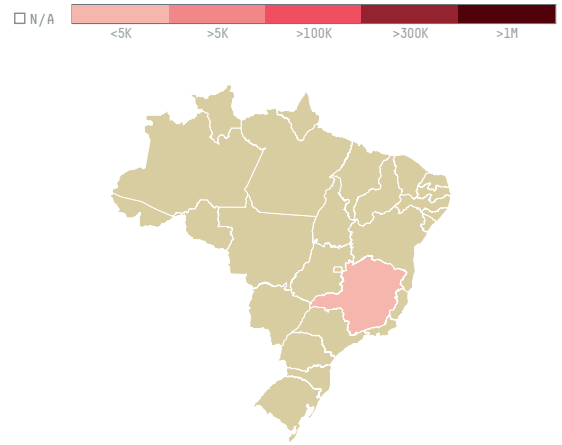

trase

EL CAFETAL CO LTD. (S-27858-A - 300 SACAS)

ACTIVITY	COMMODITY	COUNTRY	YEAR
Importer	Coffee	Brazil	2015

EL CAFETAL CO LTD. (S-27858-A - 300 SACAS) was the 1481st largest importer of coffee from BRAZIL in 2015, accounting for 18 tons. As an importer, EL CAFETAL CO LTD. (S-27858-A - 300 SACAS) sources from 6 municipalities, or 1% of the coffee production municipalities. The main destination of the coffee imported by EL CAFETAL CO LTD. (S-27858-A - 300 SACAS) is SOUTH KOREA, accounting for 100% of the total.

TOP DESTINATION COUNTRIES OF COFFEE IMPORTED BY EL CAFETAL CO LTD. (S-27858-A - 300 SACAS):

COMPARING COMPANIES IMPORTING COFFEE FROM BRAZIL IN 2015

Trase is a partnership between

In collaboration with

and many other organizations and individuals.