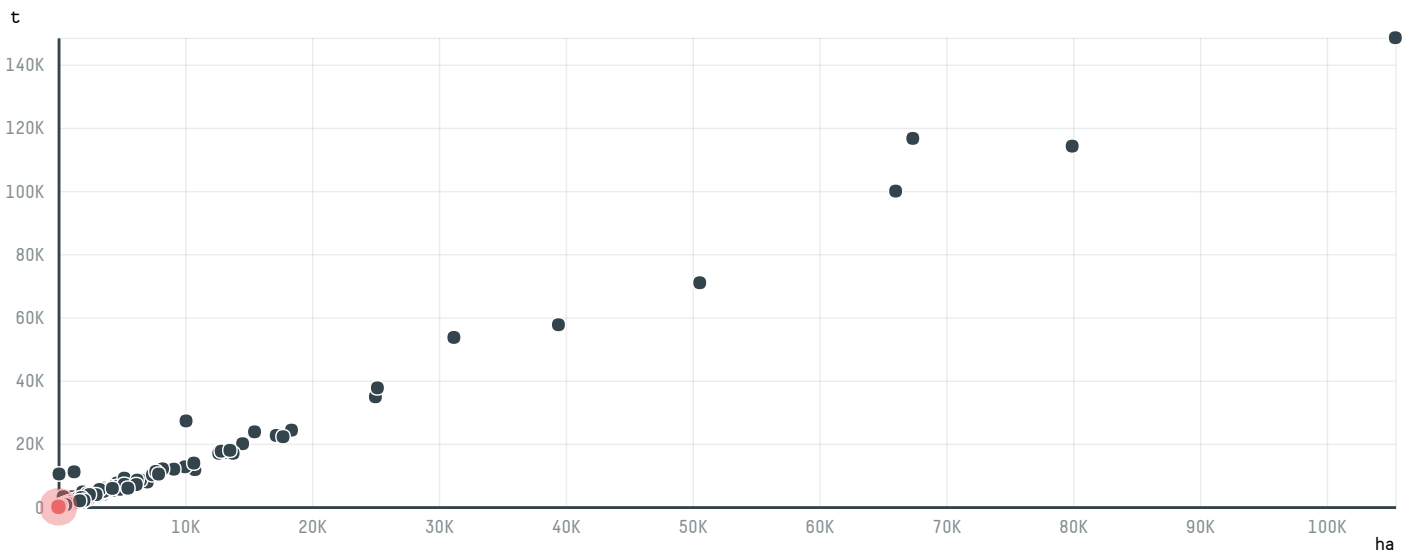

trase

EL CAFETAL CO LTD. (S-27858-A - 300 SACAS)

ACTIVITY	COMMODITY	COUNTRY	YEAR
Importer	Coffee	Brazil	2015

EL CAFETAL CO LTD. (S-27858-A - 300 SACAS) was the 1481st largest importer of coffee from BRAZIL in 2015, accounting for 18 tons. As an importer, EL CAFETAL CO LTD. (S-27858-A - 300 SACAS) sources from 6 municipalities, or 1% of the coffee production municipalities. The main destination of the coffee imported by EL CAFETAL CO LTD. (S-27858-A - 300 SACAS) is SOUTH KOREA, accounting for 100% of the total.

TOP DESTINATION COUNTRIES OF COFFEE IMPORTED BY EL CAFETAL CO LTD. (S-27858-A - 300 SACAS):

COMPARING COMPANIES IMPORTING COFFEE FROM BRAZIL IN 2015

Trase is a partnership between

In collaboration with

and many other organizations and individuals.