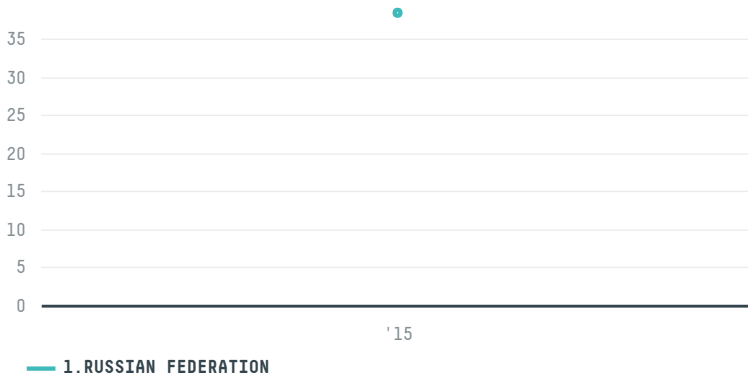

TOP DESTINATION COUNTRIES OF COFFEE IMPORTED BY STRAUSS COMMODITIES AG S-27466-A 640 SACAS: