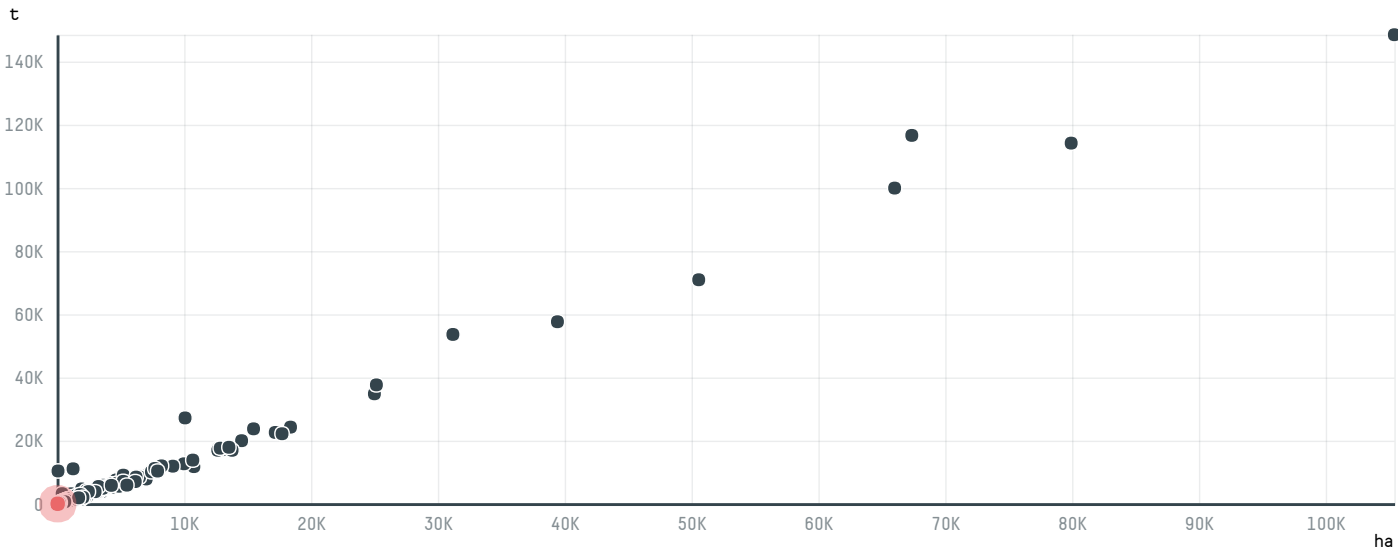

COMPARING COMPANIES IMPORTING COFFEE FROM BRAZIL IN 2015

Trase is a partnership between

In collaboration with

and many other organizations and individuals.

Donors

[Terms of Use](#) · [Privacy policy](#) · [Cookie policy](#) · [Contact us](#)

This website uses cookies to provide you with an improved user experience. By continuing to browse this site, you consent to the use of cookies and similar technologies. Please visit our [privacy policy](#) for further details.

I AGREE