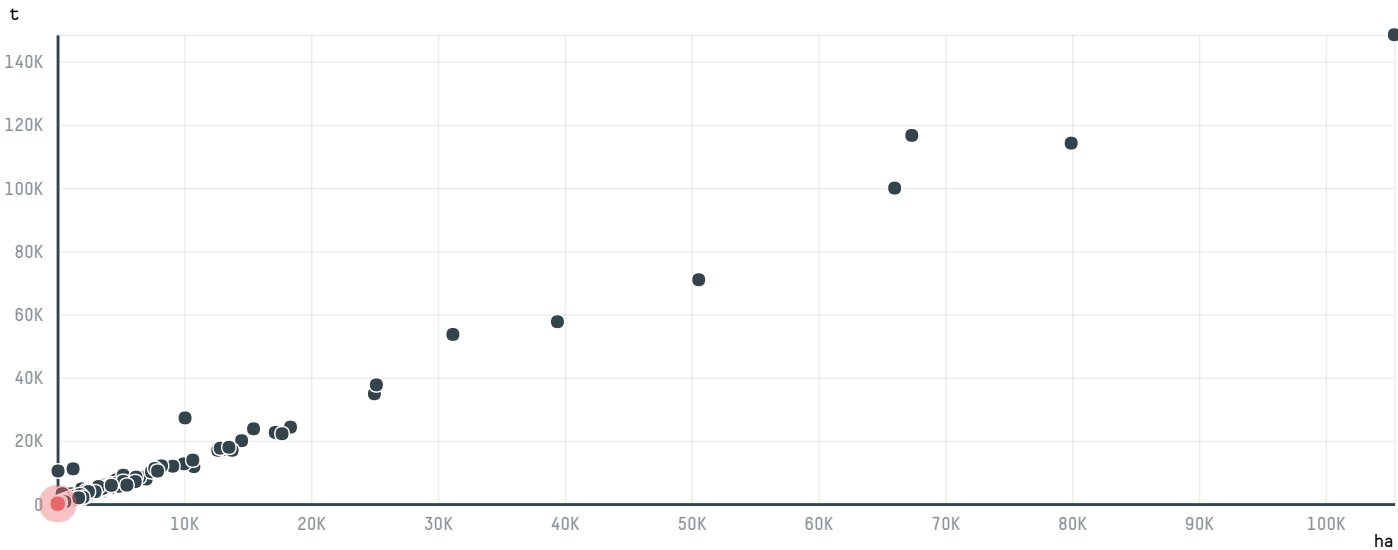

### TOP DESTINATION COUNTRIES OF COFFEE IMPORTED BY STRAUSS COMMODITIES AG S-28155-A 720 SACAS:

□ N/A  <5K  >5K  >100K  >300K  >1M

COMPARING COMPANIES IMPORTING COFFEE FROM BRAZIL IN 2015

Trase is a partnership between