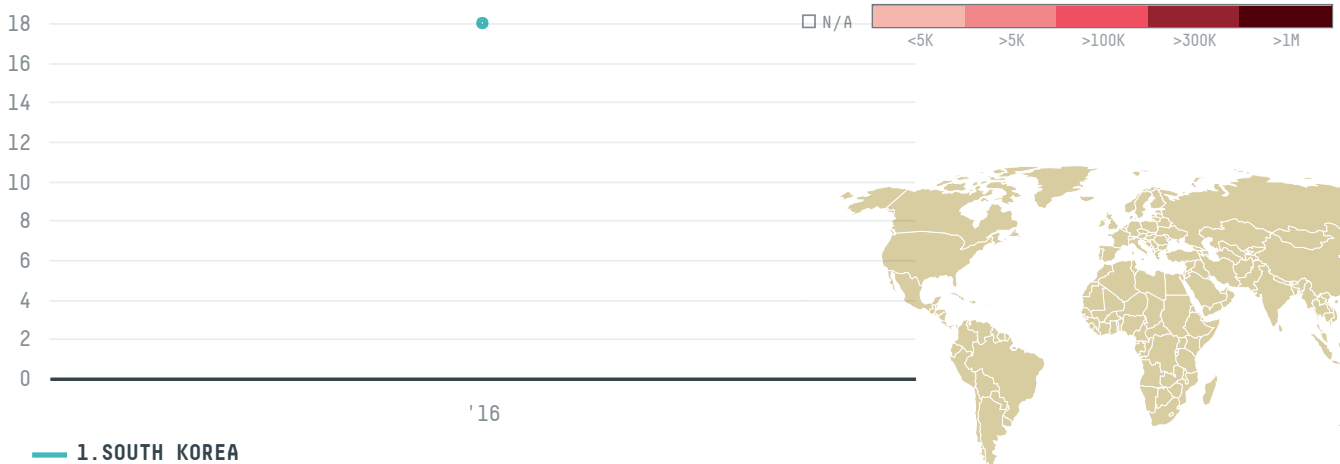

# EL CAFETAL CO LTD. S-29403-A 300 SACAS

ACTIVITY

Importer

COMMODITY

Coffee

COUNTRY

Brazil

YEAR

2016

EL CAFETAL CO LTD. S-29403-A 300 SACAS was the 1059th largest importer of coffee from BRAZIL in 2016, accounting for 18 tons. As an importer, EL CAFETAL CO LTD. S-29403-A 300 SACAS sources from 1 municipalities, or 0% of the coffee production municipalities. The main destination of the coffee imported by EL CAFETAL CO LTD. S-29403-A 300 SACAS is SOUTH KOREA, accounting for 100% of the total.

## TOP DESTINATION COUNTRIES OF COFFEE IMPORTED BY EL CAFETAL CO LTD. S-29403-A 300 SACAS:

1. SAO PAULO

Trase is a partnership between

In close collaboration with many others.

[Click for more information about our partners and funders.](#)