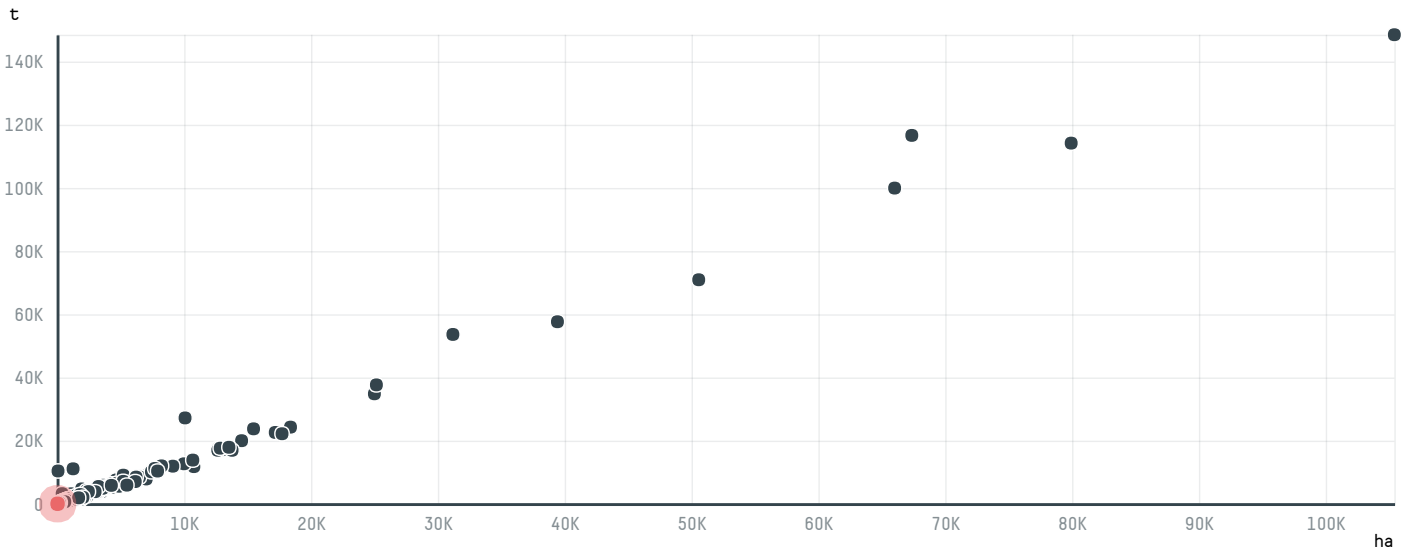

trase

MARUBENI CORPORATION COFFEE SECTION (S-27471-AB - 608 S

| ACTIVITY | COMMODITY | COUNTRY | YEAR |
|----------|-----------|---------|------|
| Importer | Coffee | Brazil | 2015 |

MARUBENI CORPORATION COFFEE SECTION (S-27471-AB - 608 S was the 1245th largest importer of coffee from BRAZIL in 2015, accounting for 36 tons. As an importer, MARUBENI CORPORATION COFFEE SECTION (S-27471-AB - 608 S sources from 1 municipalities, or 0% of the coffee production municipalities. The main destination of the coffee imported by MARUBENI CORPORATION COFFEE SECTION (S-27471-AB - 608 S is JAPAN, accounting for 100% of the total.

TOP DESTINATION COUNTRIES OF COFFEE IMPORTED BY MARUBENI CORPORATION COFFEE SECTION (S-27471-AB - 608 S:

□ N/A <5K >5K >100K >300K >1M

COMPARING COMPANIES IMPORTING COFFEE FROM BRAZIL IN 2015

Trase is a partnership between