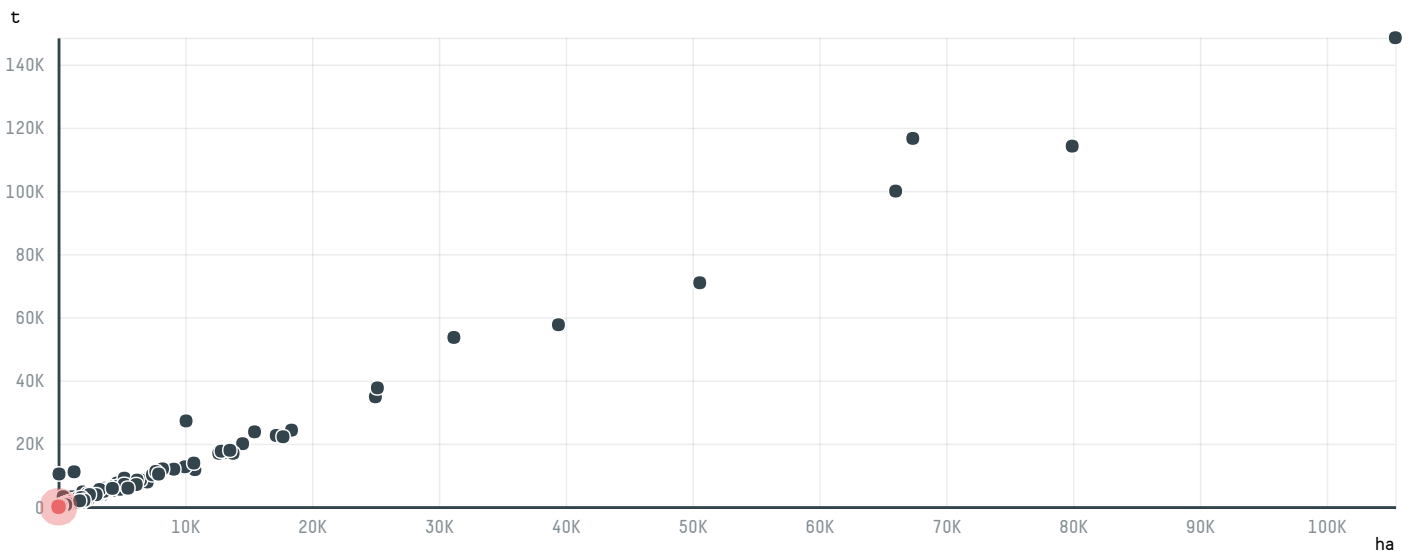

trase

MARUBENI CORPORATION COFFEE SECTION (S-26948-AA - 592 S

ACTIVITY	COMMODITY	COUNTRY	YEAR
Importer	Coffee	Brazil	2015

MARUBENI CORPORATION COFFEE SECTION (S-26948-AA - 592 S was the 1233rd largest importer of coffee from BRAZIL in 2015, accounting for 36 tons. As an importer, MARUBENI CORPORATION COFFEE SECTION (S-26948-AA - 592 S sources from 1 municipalities, or 0% of the coffee production municipalities. The main destination of the coffee imported by MARUBENI CORPORATION COFFEE SECTION (S-26948-AA - 592 S is JAPAN, accounting for 100% of the total.

TOP DESTINATION COUNTRIES OF COFFEE IMPORTED BY MARUBENI CORPORATION COFFEE SECTION (S-26948-AA - 592 S:

□ N/A <5K >5K >100K >300K >1M

COMPARING COMPANIES IMPORTING COFFEE FROM BRAZIL IN 2015

Trase is a partnership between