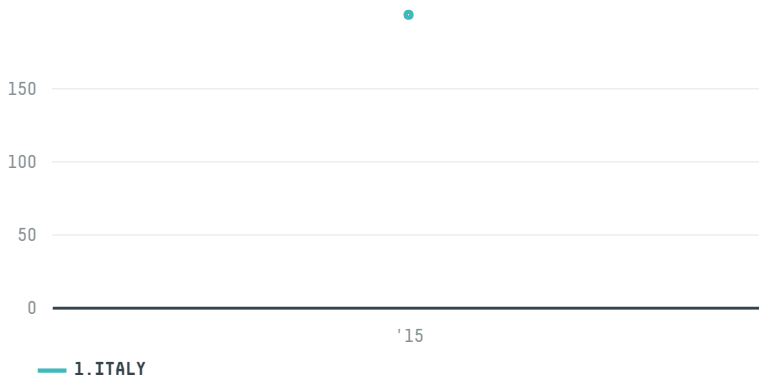

TOP DESTINATION COUNTRIES OF COFFEE IMPORTED BY NKG BERO ITALIA SPA S-27319-A 3.333 SACAS: