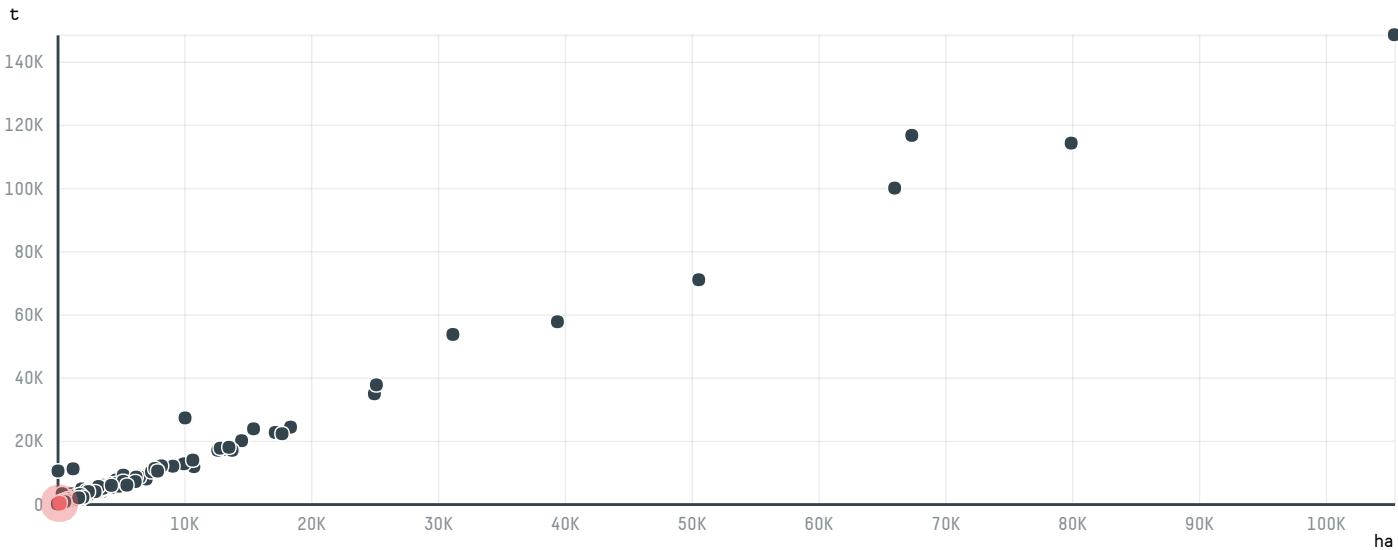

COMPARING COMPANIES IMPORTING COFFEE FROM BRAZIL IN 2015

Trase is a partnership between

In collaboration with

and many other organizations and individuals.

Donors

[Terms of Use](#) · [Privacy policy](#) · [Cookie policy](#) · [Contact us](#)

This website uses cookies to provide you with an improved user experience. By continuing to browse this site, you consent to the use of cookies and similar technologies. Please visit our [privacy policy](#) for further details.

I AGREE