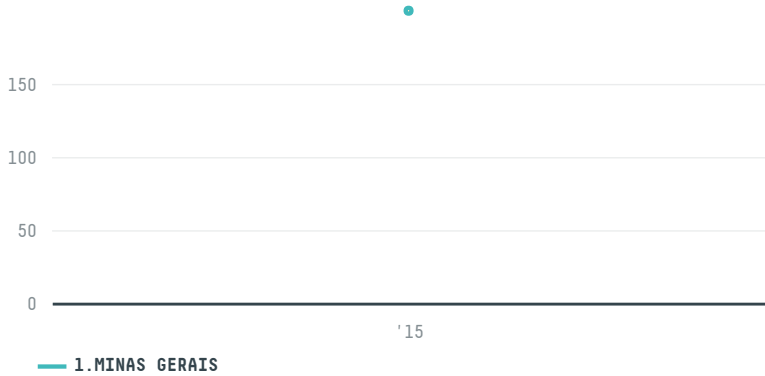

COMPARING COMPANIES IMPORTING COFFEE FROM BRAZIL IN 2015

Trase is a partnership between

In collaboration with

and many other organizations and individuals.

Donors

[Terms of Use](#) · [Privacy policy](#) · [Cookie policy](#) · [Contact us](#)

This website uses cookies to provide you with an improved user experience. By continuing to browse this site, you consent to the use of cookies and similar technologies. Please visit our [privacy policy](#) for further details.

I AGREE