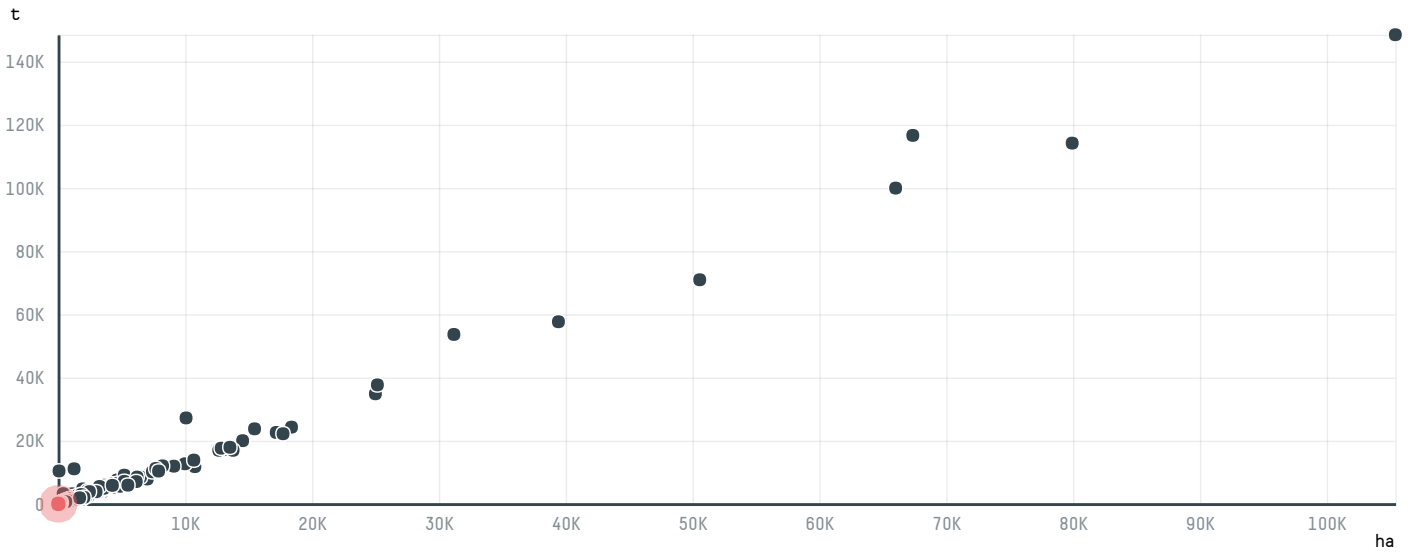

trase

TCHIBO GMBH (S-27560-AD - 105 SACAS)

ACTIVITY	COMMODITY	COUNTRY	YEAR
Importer	Coffee	Brazil	2015

TCHIBO GMBH (S-27560-AD - 105 SACAS) was the 1646th largest importer of coffee from BRAZIL in 2015, accounting for 6 tons. As an importer, TCHIBO GMBH (S-27560-AD - 105 SACAS) sources from 4 municipalities, or 0% of the coffee production municipalities. The main destination of the coffee imported by TCHIBO GMBH (S-27560-AD - 105 SACAS) is GERMANY, accounting for 100% of the total.

TOP DESTINATION COUNTRIES OF COFFEE IMPORTED BY TCHIBO GMBH (S-27560-AD - 105 SACAS):

COMPARING COMPANIES IMPORTING COFFEE FROM BRAZIL IN 2015

Trase is a partnership between

In collaboration with

and many other organizations and individuals.