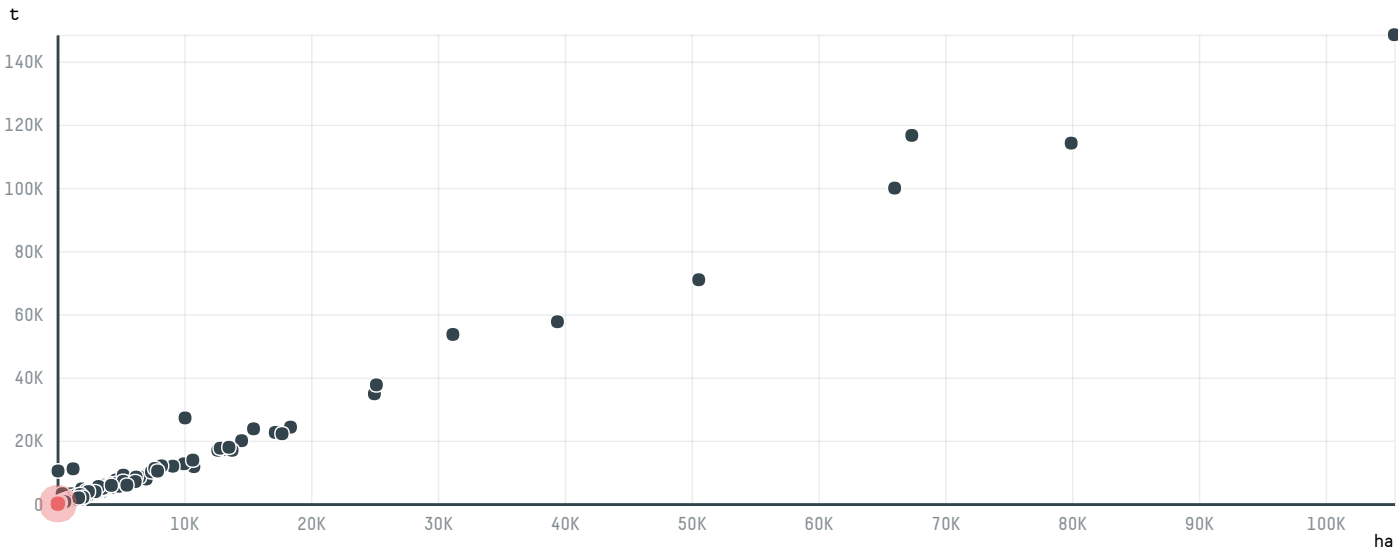

COMPARING COMPANIES IMPORTING COFFEE FROM BRAZIL IN 2015

Trase is a partnership between

In collaboration with

and many other organizations and individuals.

Donors

[Terms of Use](#) · [Privacy policy](#) · [Cookie policy](#) · [Contact us](#)

This website uses cookies to provide you with an improved user experience. By continuing to browse this site, you consent to the use of cookies and similar technologies. Please visit our [privacy policy](#) for further details.

I AGREE