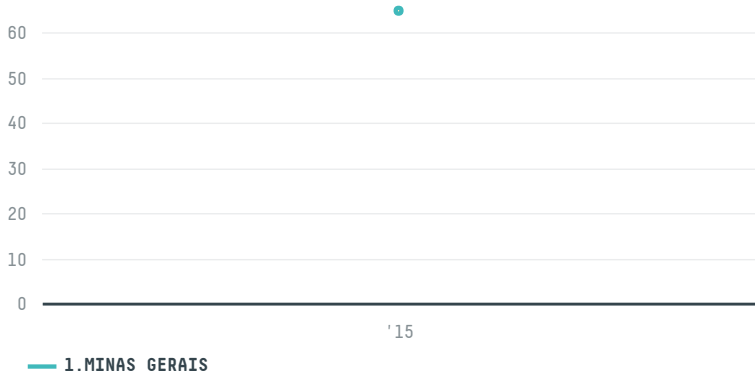

COMPARING COMPANIES IMPORTING COFFEE FROM BRAZIL IN 2015

Trase is a partnership between

In collaboration with

and many other organizations and individuals.

Donors

[Terms of Use](#) · [Privacy policy](#) · [Cookie policy](#) · [Contact us](#)

This website uses cookies to provide you with an improved user experience. By continuing to browse this site, you consent to the use of cookies and similar technologies. Please visit our [privacy policy](#) for further details.

I AGREE