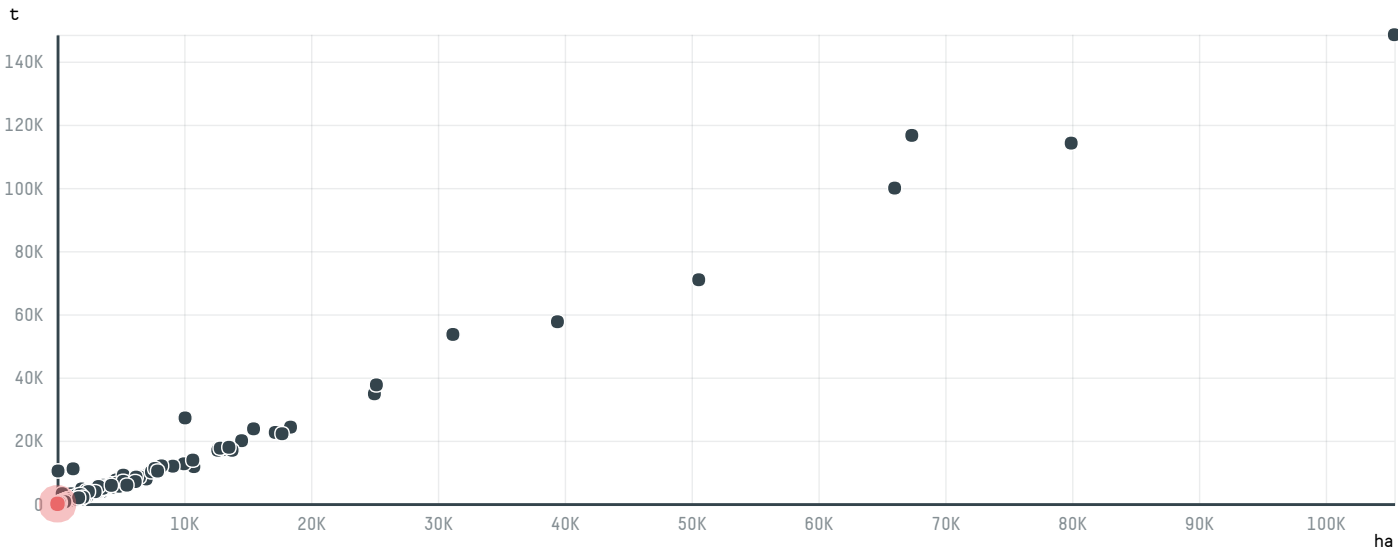

trase

TCHIBO GMBH (S-27452-AA - 350 SACAS)

ACTIVITY	COMMODITY	COUNTRY	YEAR
Importer	Coffee	Brazil	2015

TCHIBO GMBH (S-27452-AA - 350 SACAS) was the 1381st largest importer of coffee from BRAZIL in 2015, accounting for 21 tons. As an importer, TCHIBO GMBH (S-27452-AA - 350 SACAS) sources from 4 municipalities, or 0% of the coffee production municipalities. The main destination of the coffee imported by TCHIBO GMBH (S-27452-AA - 350 SACAS) is GERMANY, accounting for 100% of the total.

TOP DESTINATION COUNTRIES OF COFFEE IMPORTED BY TCHIBO GMBH (S-27452-AA - 350 SACAS):

COMPARING COMPANIES IMPORTING COFFEE FROM BRAZIL IN 2015

Trase is a partnership between

In collaboration with

and many other organizations and individuals.